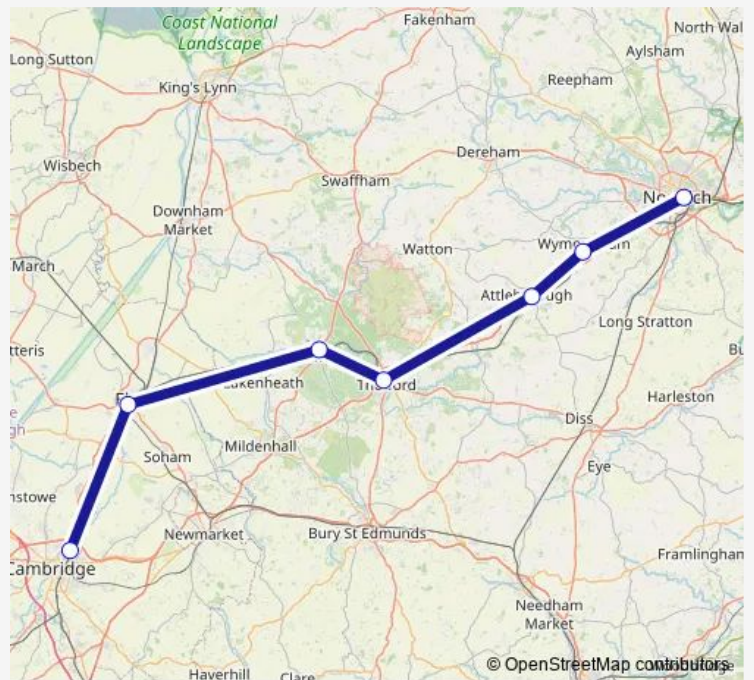

Rail Replacement Bus Service Le:Cmb->Nrw LE replacement bus service from CMB to Nrw

[Go to website](#)

Direction

Cambridge North — Norwich

7 stops

[Open route schedule](#)

Cambridge North

Ely

—

Saturday

23:10

Sunday

22:02

Route info

Direction: Cambridge North

Stops: 7

Trip Duration: 2 hour 50 min

Le:Cmb->Nrw Rail Replacement Bus Service time schedules and route maps are available in an offline PDF at busmaps.com. Use the busmaps.com website to see live bus times, train schedule or subway schedule, and step-by-step directions for all public transit in Norwich