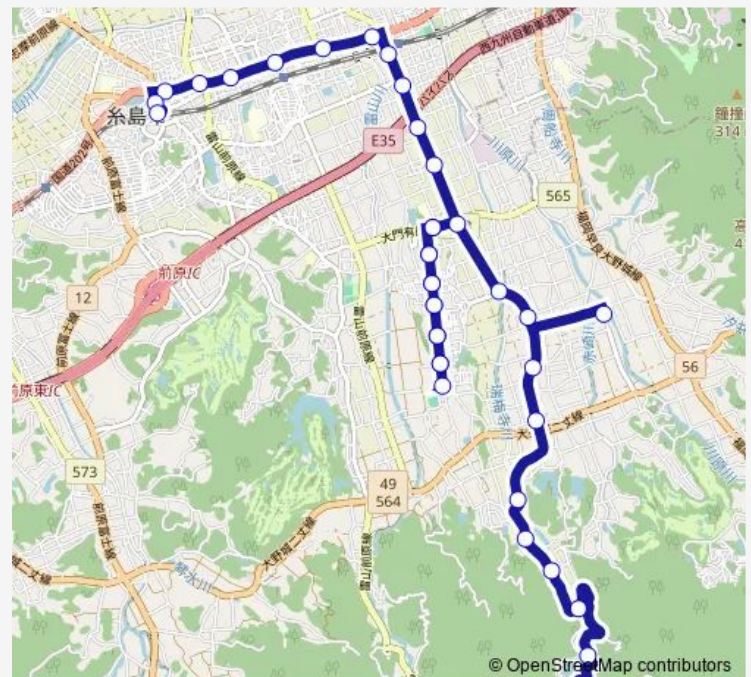

Thursday 07:40-17:00

Friday 07:40-17:00

Saturday 07:40-17:00

Sunday 07:40-17:00

Route info

Direction: 井原山入口

Stops: 37

Trip Duration: 0 hour 44 min