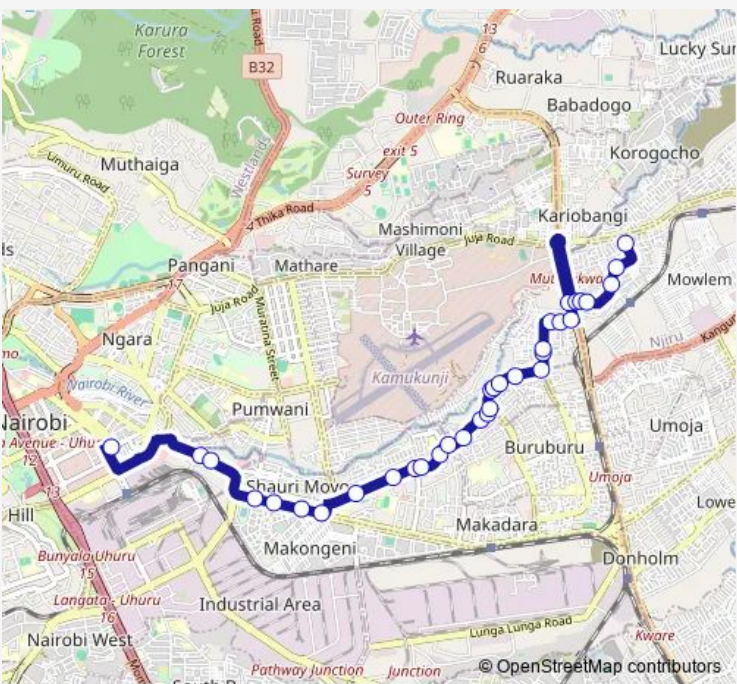

## Bus 23KS Gill House-Jogoo Road-Shauri Moyo-Jerusalem-Buruburu-Kariobangi South

[Go to website](#)

**Direction**  
 Civil Servant/Deliverance Church — Gill House  
 37 stops  
[Open route schedule](#)

- Civil Servant/Deliverance Church
- Dayspring
- Dayspring Market
- 56
- Friends Inn
- Kariobangi South Primary School
- Kwa Chief
- Mahutini/Southend
- Corner
- Total Petrol Station
- Pioneer Estate
- Outer Mwisho
- Raphaels
- Buru 1 Primary School
- Buru Roundabout
- Garage
- Neighbours
- Kobil
- Kiambiu
- Uhuru Junction
- Uhuru Shops

Route schedule  
 Civil Servant/Deliverance Church — Gill House

Monday	06:00
Tuesday	06:00
Wednesday	06:00
Thursday	06:00
Friday	06:00
Saturday	06:00
Sunday	06:00

Route info  
 Direction: Civil Servant/Deliverance Church  
 Stops: 37  
 Trip Duration: 0 hour 34 min

## Route info

Direction: Gill House

Stops: 34

Trip Duration: 0 hour 32 min

Raphael

Pioneer Estate

Total Outering road

Mahutini/Southend