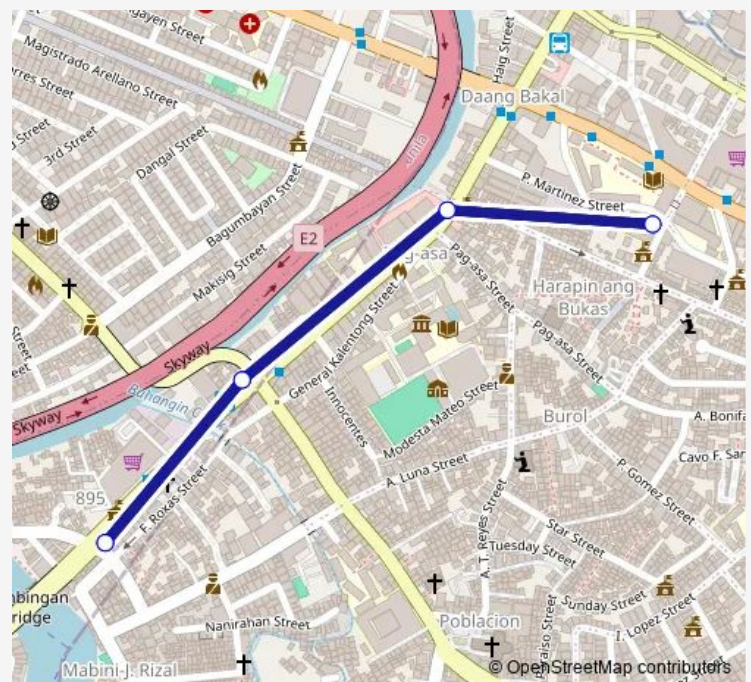

New Panaderos / Castañeda Intersection, Manila

New Panaderos Extension / 34 Rte Rev. G. Aglipay Intersection, Mandaluyong City

Daang Bakal / New Panaderos Extension Intersection, Manila

Jose Rizal University, J Fabella St, Mandaluyong City, Manila

Route schedule

New Panaderos / Castañeda Intersection, Manila — Jose Rizal University, J Fabella St, Mandaluyong City, Manila

Monday 00:00

Tuesday 00:00

Wednesday 00:00

Thursday 00:00

Friday 00:00

Saturday 00:00

Sunday 00:00

Route info

Direction: New Panaderos / Castañeda Intersection, Manila

Stops: 4

Trip Duration: 0 hour 5 min

■ Kalentong JRC-Namayan via P Martinez

Direction

Haig, Mandaluyong City — New Panaderos / Castañeda Intersection, Manila

Stops: 4

Trip Duration: 0 hour 5 min

Bus time schedules and route maps are available in an offline PDF at busmaps.com. Use the busmaps.com website to see live bus times, train schedule or subway schedule, and step-by-step directions for all public transit in San Juan