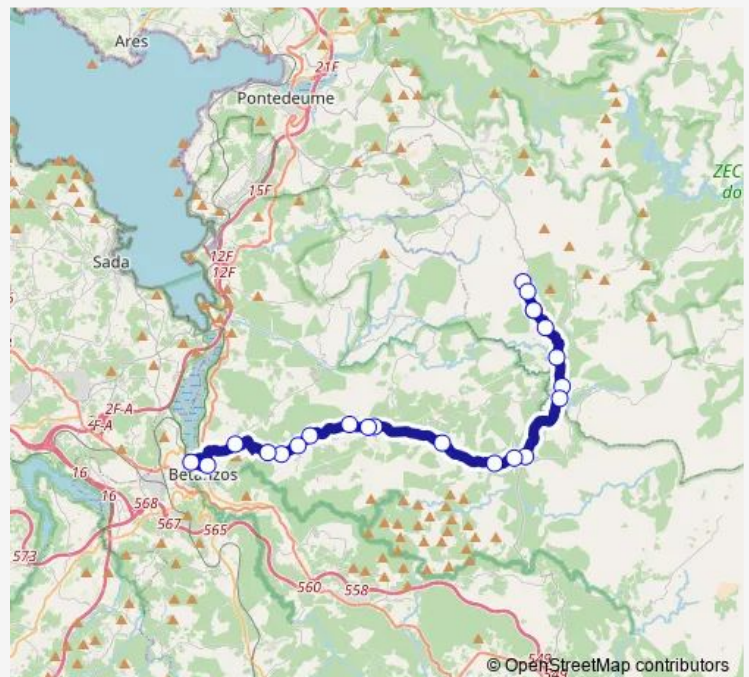

Thursday 07:45

Friday 07:45

Saturday —

Sunday —

Route info

Direction: Monfero

Stops: 22

Trip Duration: 0 hour 45 min