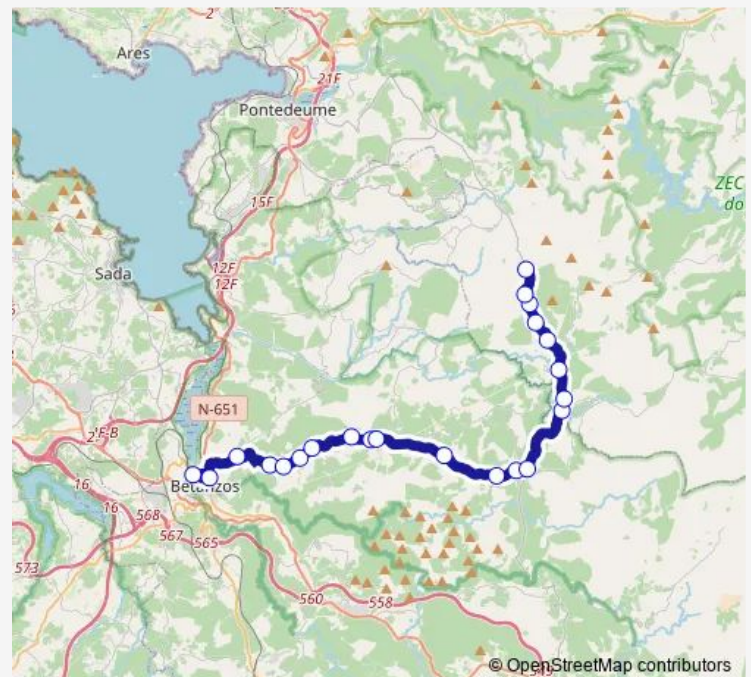

Thursday —

Friday 14:20

Saturday —

Sunday —

Route info

Direction: Betanzos Instituto

Stops: 22

Trip Duration: 0 hour 45 min