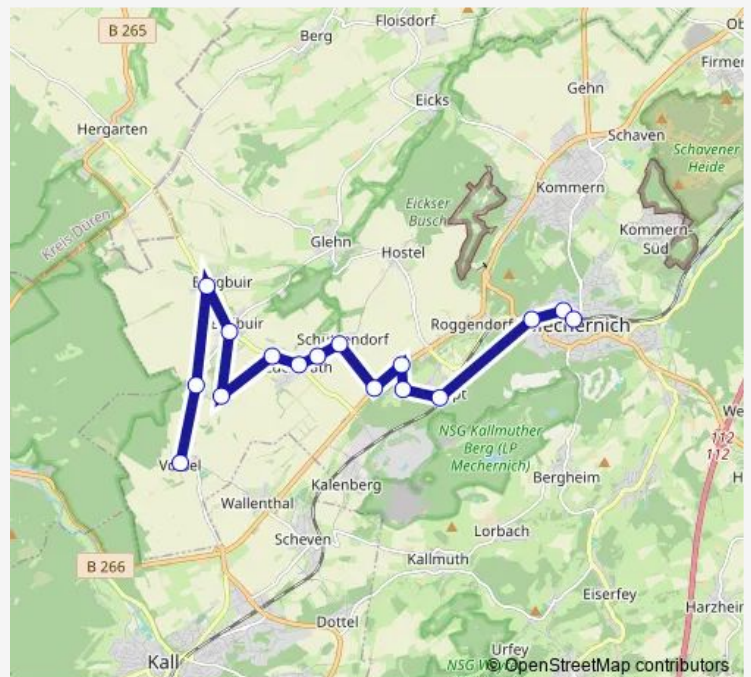

Mechernich Strempt Post

Mechernich Bf

Mechernich Röntgeninstitut

Mechernich Stiftsweg

Route schedule

Mechernich Voissel Voißel — Mechernich Stiftsweg

Monday 06:02-19:42

Tuesday 06:02-19:42

Wednesday 06:02-19:42

Thursday 06:02-19:42

Friday 06:02-19:42

Saturday 07:42-19:42

Sunday 08:32-18:42

Route info

Direction: Mechernich Voissel Voißel

Stops: 16

Trip Duration: 0 hour 30 min

Direction

Mechernich Stiftsweg — Mechernich Voissel Voißel

16 stops

[Open route schedule](#)

Mechernich Stiftsweg

Mechernich Röntgeninstitut

Mechernich Bf

Tuesday 07:12-21:12

Wednesday 07:12-21:12

Thursday 07:12-21:12

Friday 07:12-21:12

Saturday 07:12-21:12

Sunday 10:12-20:12

Route info

Direction: Mechernich Stiftsweg