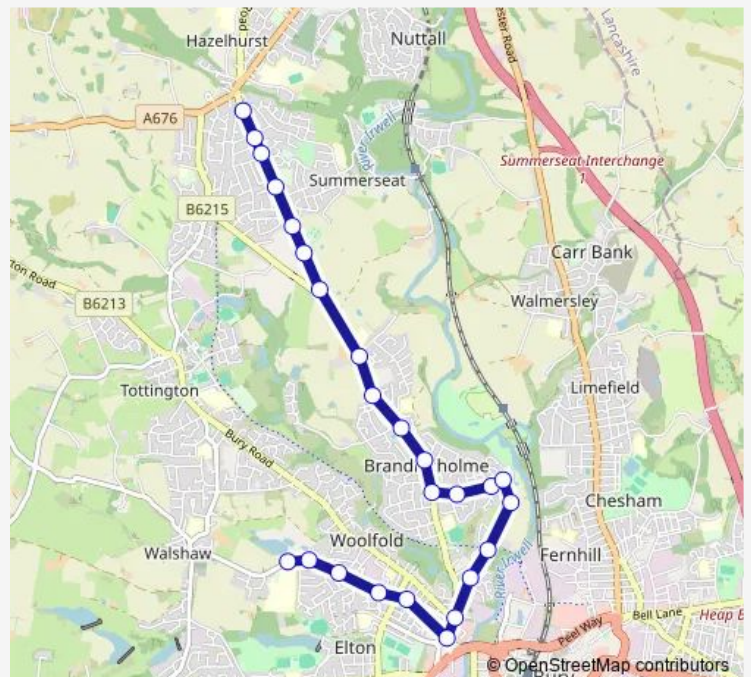

Thursday 08:01

Friday 08:01

Saturday —

Sunday —

Route info

Direction: Avondale Drive

Stops: 25

Trip Duration: 0 hour 24 min

897 — Elton High School - Holcombe Brook

Redford Street

St James' Woolfold Church

Chiltern Drive

Elton High School

Direction

Elton High School — Avondale Drive

28 stops

[Open route schedule](#)

Elton High School

Brookthorpe Road

Walshaw War Memorial

Brookthorpe Road

Chiltern Drive

St James' Woolfold Church

Redford Street

Friday 15:25

Saturday —

Sunday —

Route info

Direction: Elton High School

Stops: 28

Trip Duration: 0 hour 19 min

Westgate Avenue