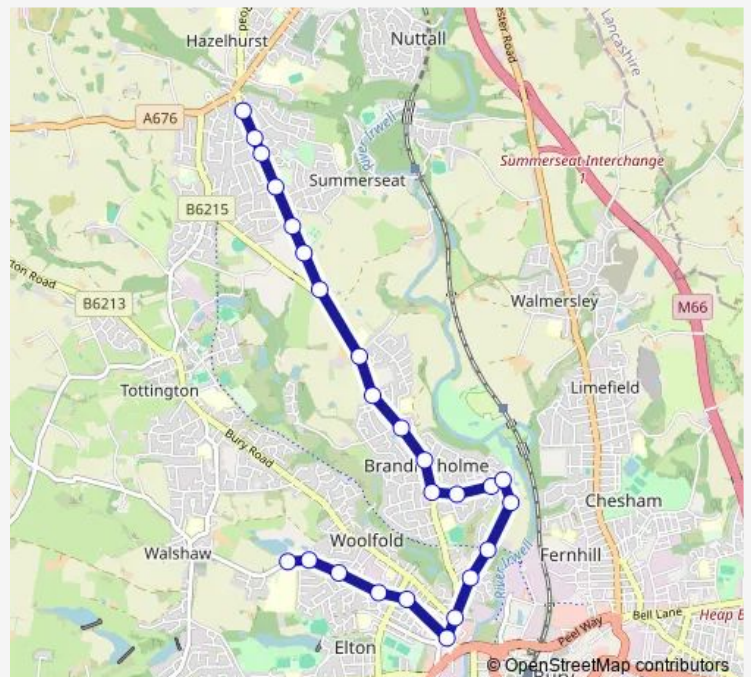

Thursday 08:01

Friday 08:01

Saturday —

Sunday —

Route info

Direction: Avondale Drive

Stops: 25

Trip Duration: 0 hour 24 min

897 — Elton High School - Holcombe Brook

Redford Street

St James' Woolfold Church

Chiltern Drive

Elton High School

Direction

Elton High School — Avondale Drive

28 stops

[Open route schedule](#)

Elton High School

Brookthorpe Road

Walshaw War Memorial

Brookthorpe Road

Chiltern Drive

St James' Woolfold Church

Redford Street

Friday 15:25

Saturday —

Sunday —

Route info

Direction: Elton High School

Stops: 28

Trip Duration: 0 hour 19 min

Westgate Avenue