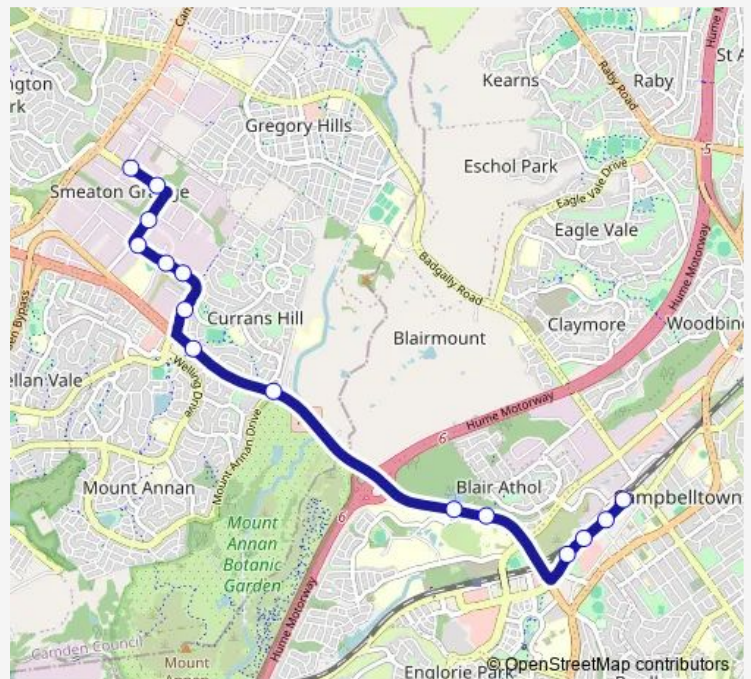

Bus 897 Campbelltown to Smeaton Grange

[Go to website](#)

Direction

Anderson Rd After Dunn Rd — Campbelltown Station, Stand A

15 stops

[Open route schedule](#)

- Anderson Rd After Dunn Rd
- Anderson Rd Opp Anzac Av
- Anzac Av After Bluett Dr
- Hartley Rd After Anzac Av
- Hartley Rd After Samantha Pl
- 80 Hartley Rd
- Hartley Rd After Currans Hill Dr
- Narellan Rd After Hartley Rd
- Narellan Rd After Tramway Dr
- Narellan Rd Opp William Downes Av
- Narellan Rd Opp Campbelltown Tafe
- Hurley St Opp Koshigaya Park
- Hurley St Opp Campbelltown Mall
- Hurley St Opp Dumaresq St
- Campbelltown Station, Stand A

Route schedule

Anderson Rd After Dunn Rd — Campbelltown Station, Stand A

Monday	15:05-18:35
Tuesday	15:05-18:35
Wednesday	15:05-18:35
Thursday	15:05-18:35
Friday	15:05-18:35
Saturday	—
Sunday	—

Route info

Direction: Anderson Rd After Dunn Rd

Stops: 15

Trip Duration: 0 hour 18 min

897 — Campbelltown to Smeaton Grange

Direction

Campbelltown Station, Stand A — Anderson Rd Before Dunn Rd

15 stops

[Open route schedule](#)

Route schedule

Campbelltown Station, Stand A — Anderson Rd Before Dunn Rd

Monday 06:04-08:34

Tuesday 06:04-08:34

Wednesday 06:04-08:34

Thursday 06:04-08:34

Friday 06:04-08:34

Saturday —