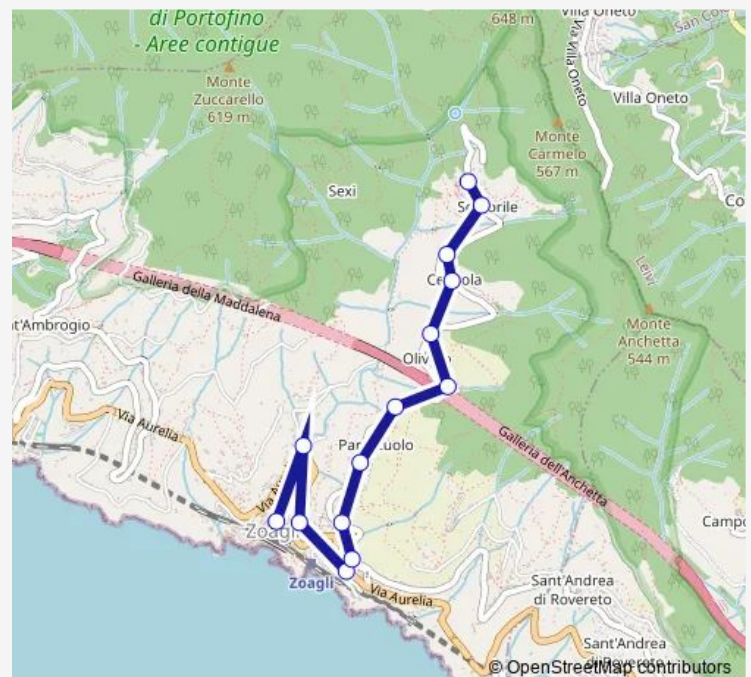

Loc. Cerisola - Zoagli

Bivio chiesa - Zoagli

Semorile civ. 83 - trattoria

Semorile capolinea

Route schedule

Zoagli centro capolinea — Semorile capolinea

Monday 06:20-19:40

Tuesday 06:20-19:40

Wednesday 06:20-19:40

Thursday 06:20-19:40

Friday 06:20-19:40

Saturday 06:20-19:40

Sunday 07:45-18:15

Route info

Direction: Zoagli centro capolinea

Stops: 14

Trip Duration: 0 hour 15 min

897

BusMaps

Direction

Semorile capolinea — Zoagli centro capolinea

14 stops

[Open route schedule](#)

Semorile capolinea

Tuesday 06:35-19:55

Wednesday 06:35-19:55

Thursday 06:35-19:55

Friday 06:35-19:55

Saturday 06:35-19:55

Sunday 08:00-18:30

Route info

Direction: Semorile capolinea