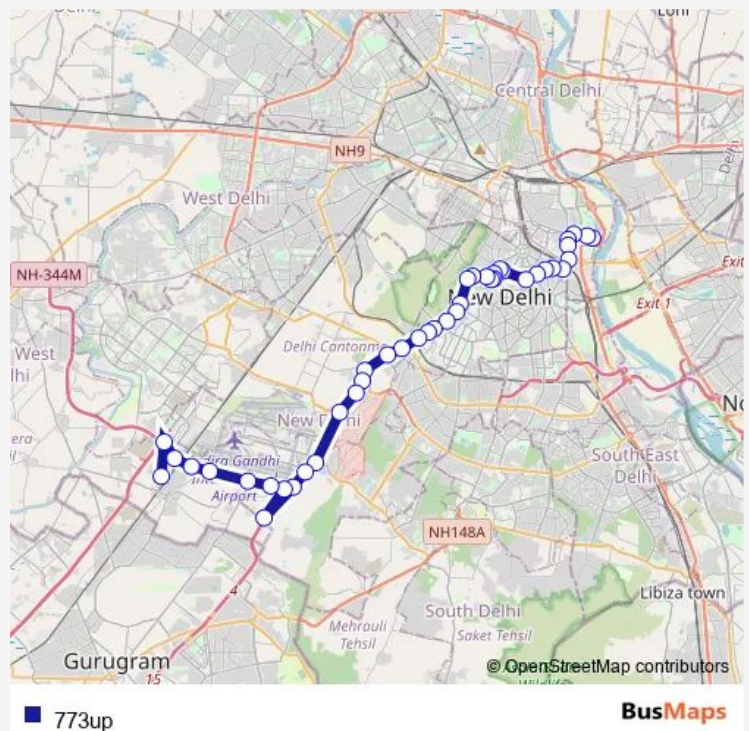

Thursday 08:30-19:00

Friday 08:30-19:00

Saturday 08:30-19:00

Sunday 08:30-19:00

Route info

Direction: Delhi Sachivalaya (Rajghat Power House)

Stops: 43

Trip Duration: 2 hour 6 min