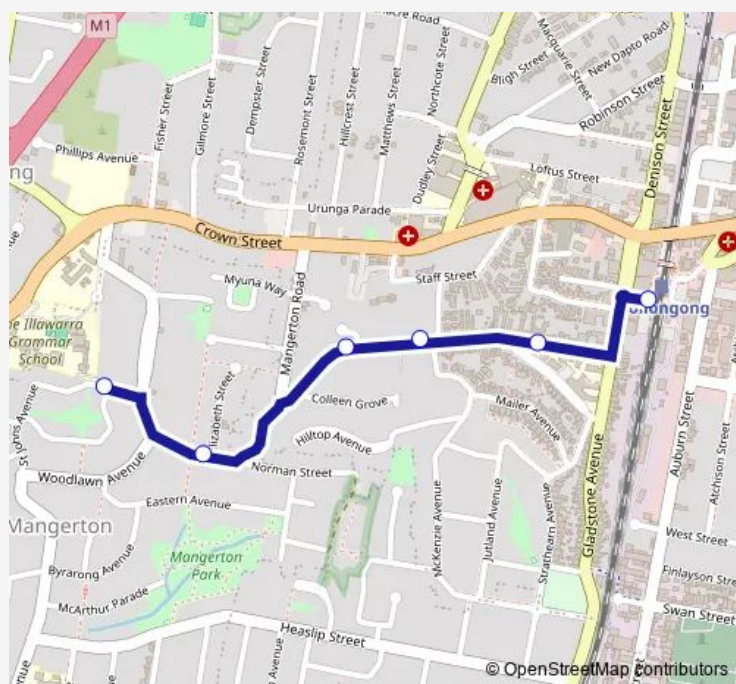

### Direction

The Illawarra Grammar School, Western Av — Wollongong Station, Railway Station Sq

6 stops

[Open route schedule](#)

The Illawarra Grammar School, Western Av

Norman St At Elizabeth St

Rowland Av At Crana Pl

Rowland Av Opp Mckenzie Av

Rowland Av Opp Rawlinson Av

Wollongong Station, Railway Station Sq

### Route schedule

The Illawarra Grammar School, Western Av — Wollongong Station, Railway Station Sq

Monday	15:17
Tuesday	15:17
Wednesday	15:17
Thursday	15:17
Friday	15:17
Saturday	—
Sunday	—

### Route info

Direction: The Illawarra Grammar School, Western Av

Stops: 6

Trip Duration: 0 hour 6 min

S242 School Bus time schedules and route maps are available in an offline PDF at [busmaps.com](https://busmaps.com). Use the [busmaps.com](https://busmaps.com) website to see live bus times, train schedule or subway schedule, and step-by-step directions for all public transit in Wollongong