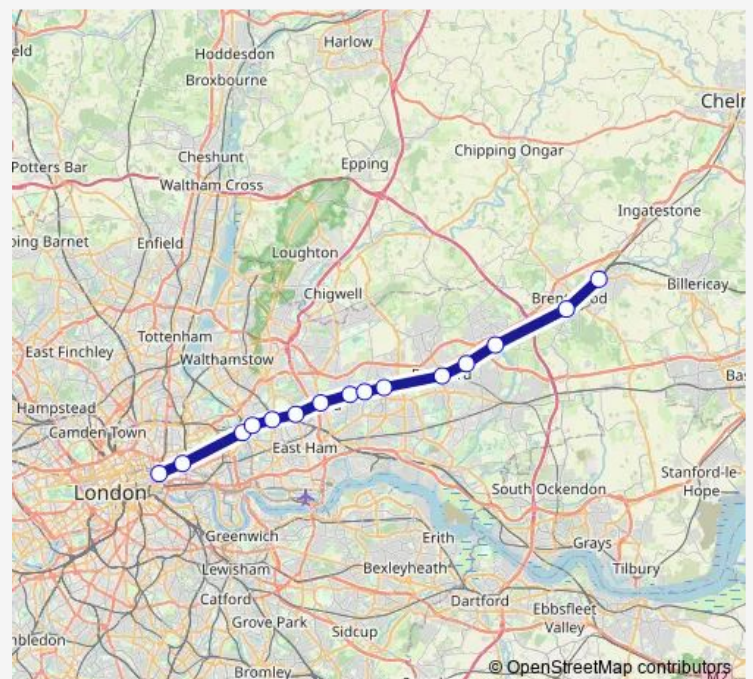

Rail Xr:Lst->Snf XR train service from LST to Snf

[Go to website](#)

Direction

London Liverpool Street — Shenfield

15 stops

[Open route schedule](#)

London Liverpool Street

Bethnal Green

Romford

Gidea Park

Harold Wood

Brentwood

Shenfield

Route schedule

London Liverpool Street — Shenfield

Monday 00:05-00:55⁺¹

Tuesday 00:01-00:55⁺¹

Wednesday 00:01-00:55⁺¹

Thursday 00:01-00:55⁺¹

Friday 00:01-00:55⁺¹

Saturday 00:01-00:55⁺¹

Sunday 00:01-00:55⁺¹

Route info

Direction: London Liverpool Street

Stops: 15

Trip Duration: 0 hour 45 min

■ Xr:Lst->Snf — XR train service from LST to Snf

Xr:Lst->Snf Rail time schedules and route maps are available in an offline PDF at busmaps.com. Use the busmaps.com website to see live bus times, train schedule or subway schedule, and step-by-step directions for all public transit in London