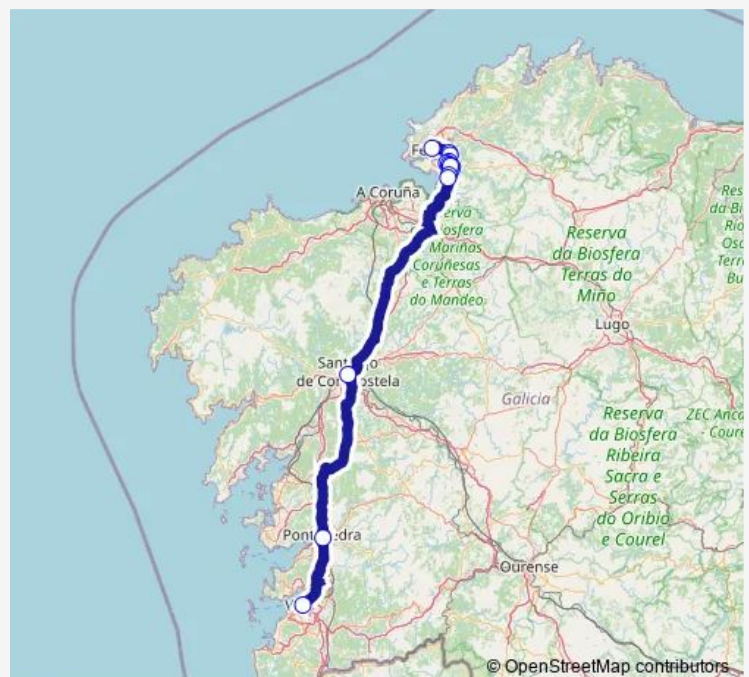

Bus XG817089 Ferrol-Santiago-Pontevedra-Vigo E.I. por Laraxe e Ap9

[Go to website](#)

Direction

Ferrol E.A. — Vigo E.I.

15 stops

[Open route schedule](#)

Ferrol E.A.

Fene

Cuartel De Fene

Rego DA Moa

Polígono Vilar DO Colo

Laraxe Geriatros

Laraxe

Laraxe-O Gaiteiro

Alto de Cabanas

Laraxe

Cabanas

Pontedeume

Santiago E.I.

Pontevedra E.A.

Vigo E.I.

Route schedule

Ferrol E.A. — Vigo E.I.

Monday 08:25

Tuesday 08:25

Wednesday 08:25

Thursday —

Friday 08:25

Saturday 08:25

Sunday 08:25

Route info

Direction: Ferrol E.A.

Stops: 15

Trip Duration: 3 hour 0 min