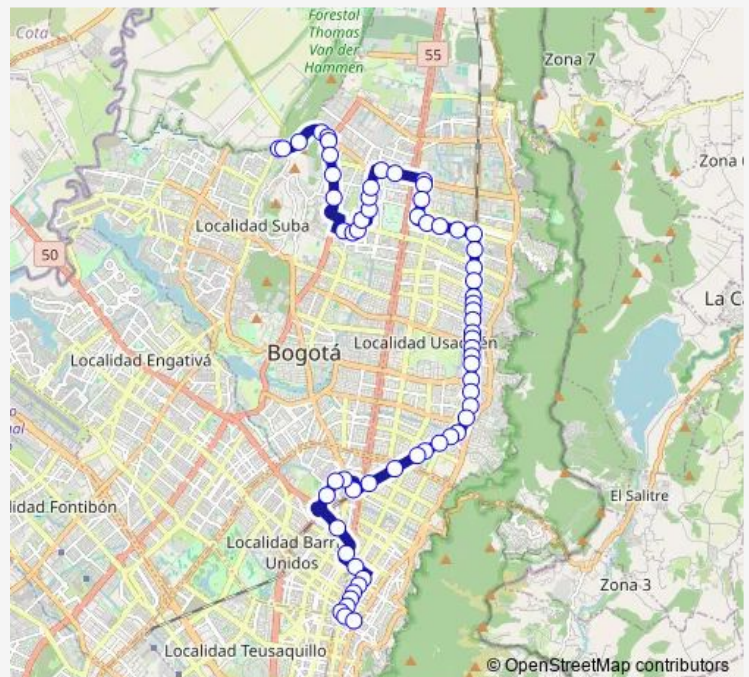

AC 170 - KR 21a

KR 21 - CL 169

KR 21 - CL 164

Route schedule

KR 92 - CL 169b — AC 63 - KR 8

Monday 04:00-21:00

Tuesday 04:00-21:00

Wednesday 04:00-21:00

Thursday 04:00-21:00

Friday 04:00-21:00

Saturday 04:00-21:00

Sunday 05:00-19:13

Route info

Direction: KR 92 - CL 169b

Stops: 64

Trip Duration: 1 hour 55 min