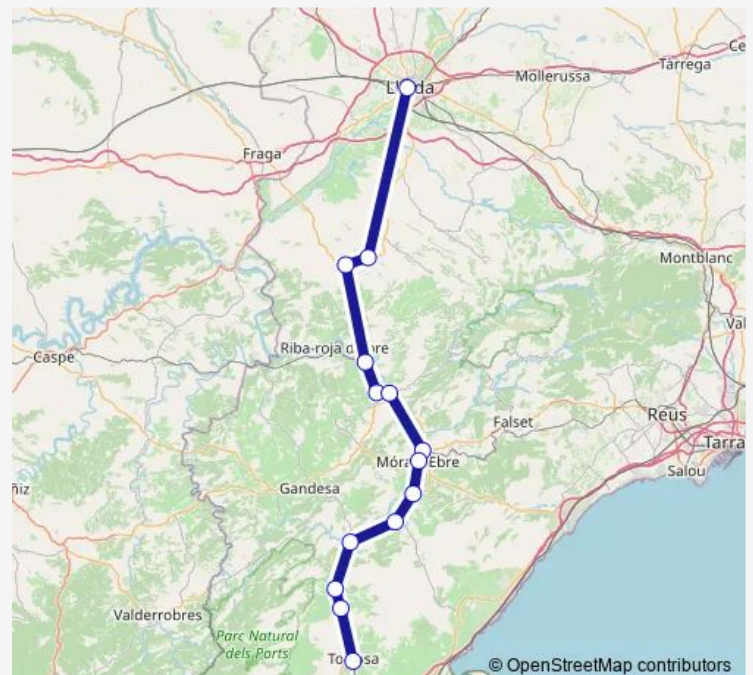

Direction

Lleida — Tortosa

14 stops

[Open route schedule](#)

Lleida
Llardecans
Maials
Flix
Asco
Vinebre
Mora La Nova
Móra Debre
Ginestar
Rasquera
Benifallet
Xerta
Aldover
Tortosa

Route schedule

Lleida — Tortosa

Monday	11:45-13:45
Tuesday	11:45-13:45
Wednesday	11:45-13:45
Thursday	11:45-13:45
Friday	11:45-13:45
Saturday	—
Sunday	—

Route info

Direction: Lleida

Stops: 14

Trip Duration: 2 hour 20 min

ALSA - Lle-Tort Bus time schedules and route maps are available in an offline PDF at busmaps.com. Use the busmaps.com website to see live bus times, train schedule or subway schedule, and step-by-step directions for all public transit in Garcia

The schedule is provided in the local timezone. Times with "(+1)" indicate departures on the next day.

PDF file created on 2025-01-16

2024 BusMaps.com - All Rights Reserved