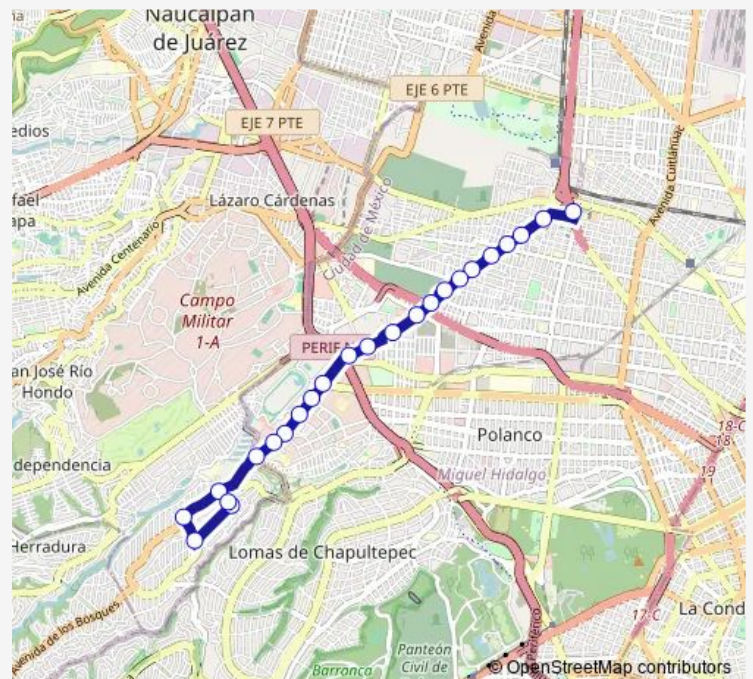

Friday 00:00

Saturday 00:00

Sunday 00:00

Route info

Direction: Cetram Tacuba

Stops: 24

Trip Duration: 0 hour 27 min

23C — Cetram Tacuba - Tecamachalco

Av. de las Fuentes - Tecamachalco

Texacalco - Tecamachalco

Texacalco