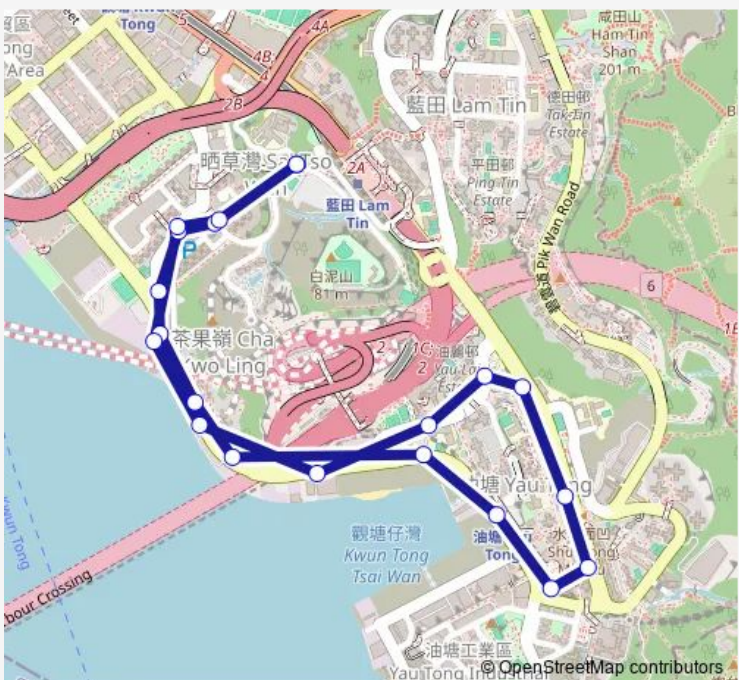

Bus 23C LAM TIN Station (SIN FAT Road) - YAU Tong Station (CHA KWO Ling Road) (Circular) (Special Service Route)

[Go to website](#)

Direction
 SIN FAT ROAD, NEAR LAM TIN STATION — SIN FAT ROAD, NEAR LAM TIN STATION
 21 stops
[Open route schedule](#)

- SIN FAT ROAD, NEAR LAM TIN STATION
- SIN FAT ROAD, NEAR LAGUNA CITY PHASE 3
- CHA KWO LING ROAD, NEAR LAGUNA ARCADE
- CHA KWO LING ROAD, NEAR CHA KWO LING BUILDING
- CHA KWO LING ROAD, NEAR 海珠樓
- CHA KWO LING ROAD, NEAR CHA KWO LING REFUSE COLLECTION POINT
- CHA KWO LING ROAD, NEAR TIN HAU TEMPLE
- CHA KWO LING ROAD, NEAR C.C.C. KEI FAAT PRIMARY SCHOOL (YAU TONG)
- CHA KWO LING ROAD, NEAR YAU TONG STATION
- YAU TONG PUBLIC TRANSPORT INTERCHANGE
- LEI YUE MUN ROAD, NEAR LEI YUE MUN PLAZA
- LEI YUE MUN ROAD, NEAR SHUK MEI HOUSE, YAU MEI COURT
- LEI YUE MUN ROAD, NEAR YAU CHUI COURT
- YAU TONG ROAD, NEAR ST. ANTONIUS PRIMARY SCHOOL
- YAU TONG ROAD, NEAR S.K.H. YAU TONG KEI HIN PRIMARY SCHOOL
- CHA KWO LING ROAD, NEAR WING SHAN INDUSTRIAL BUILDING

Route schedule
 SIN FAT ROAD, NEAR LAM TIN STATION — SIN FAT ROAD, NEAR LAM TIN STATION

Monday	06:15-22:55
Tuesday	06:15-22:55
Wednesday	06:15-22:55
Thursday	06:15-22:55
Friday	06:15-22:55
Saturday	06:15-22:55
Sunday	06:15-22:55

Route info
 Direction: SIN FAT ROAD, NEAR LAM TIN STATION
 Stops: 21
 Trip Duration: 0 hour 16 min

23C — LAM TIN Station (SIN FAT Road) - YAU Tong Station (CHA KWO Ling Road) (Circular) (Special... **BusMaps**