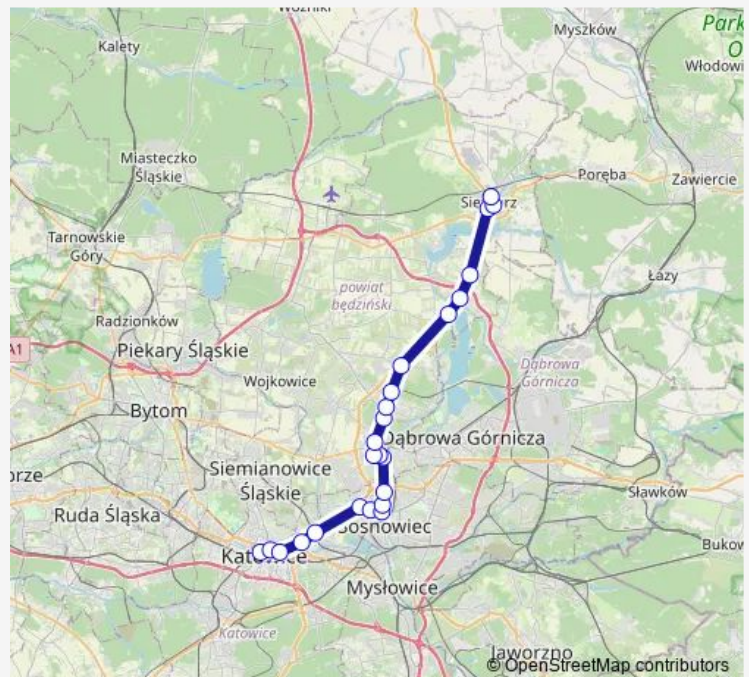

Kuźnica Warężyńska Skrzyżowanie

Wojkowice Kościelne

Podwarpie Skrzyżowanie

Route schedule

Katowice Piotra Skargi — Siewierz Dom Kultury

Monday 05:32-22:32

Tuesday 05:32-22:32

Wednesday 05:32-22:32

Thursday 05:32-22:32

Friday 05:32-22:32

Saturday 06:12-22:12

Sunday 06:12-22:12

Route info

Direction: Katowice Piotra Skargi

Stops: 24

Trip Duration: 1 hour 5 min

M23

BusMaps

Siewierz Skrzyżowanie

Siewierz Rynek

Siewierz Dom Kultury

M23 Bus time schedules and route maps are available in an offline PDF at busmaps.com. Use the busmaps.com website to see live bus times, train schedule or subway schedule, and step-by-step directions for all public transit in Bedzin