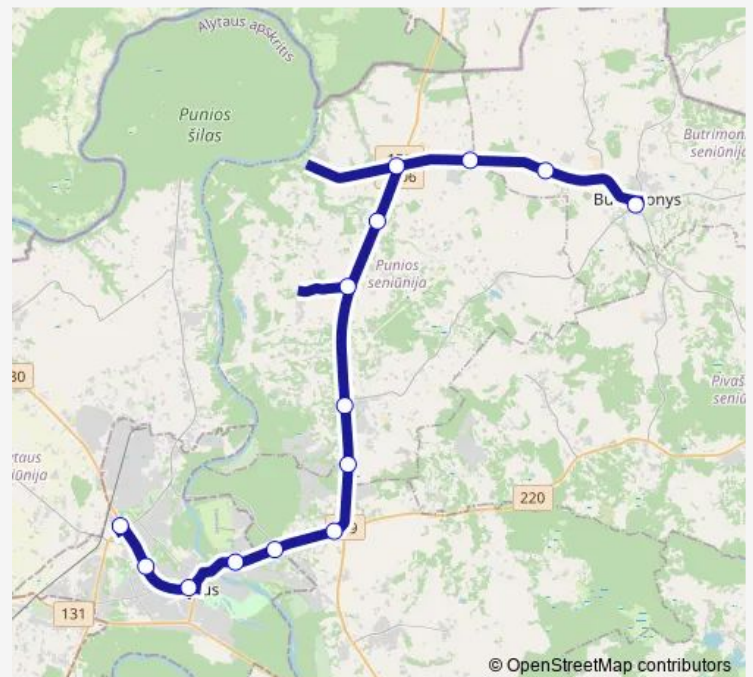

## Route info

Direction: Butrimonys

Stops: 14

Trip Duration: 0 hour 40 min

© OpenStreetMap contributors

■ M23 — Butrimonys – Punia – Alytus per Žagarius

**BusMaps**