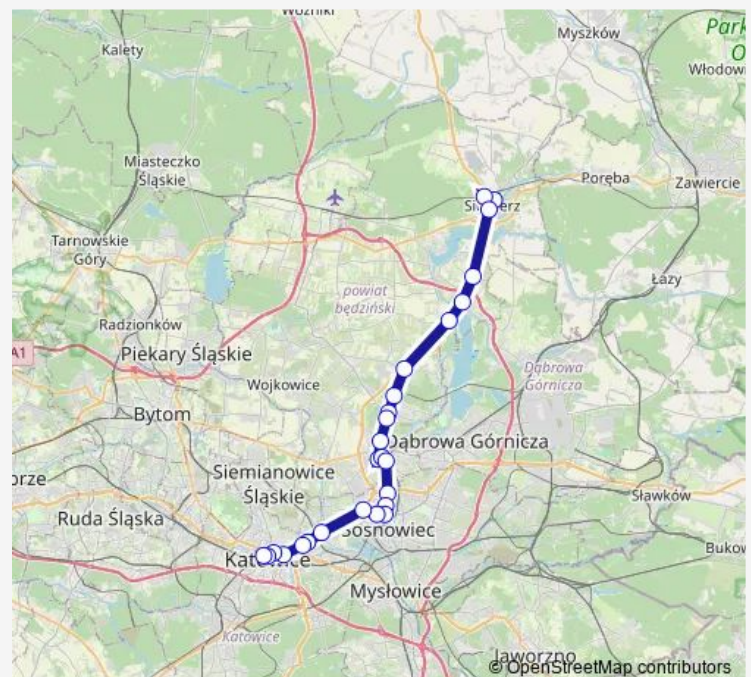

Bus M23

[Go to website](#)

Direction

Siewierz Dom Kultury — Katowice Piotra Skargi

26 stops

[Open route schedule](#)

Siewierz Dom Kultury

Osiedle Zachód

Rudna Hallera

Dąbrówka Mała Skrzyżowanie

Dąbrówka Mała Centrum Handlowe

Route schedule

Siewierz Dom Kultury — Katowice Piotra Skargi

Monday 04:18-21:21

Tuesday 04:18-21:21

Wednesday 04:18-21:21

Thursday 04:18-21:21

Friday 04:18-21:21

Saturday 05:02-20:52

Sunday 05:02-20:52

Route info

Direction: Siewierz Dom Kultury

Stops: 26

Trip Duration: 1 hour 4 min

M23

BusMaps

Dąbrówka Mała Pawilon Agata

Katowice Strefa Kultury

Katowice Strefa Kultury Nospr

Katowice Aleja Korfantego

Katowice Piotra Skargi

M23 Bus time schedules and route maps are available in an offline PDF at busmaps.com. Use the busmaps.com website to see live bus times, train schedule or subway schedule, and step-by-step directions for all public transit in Bedzin