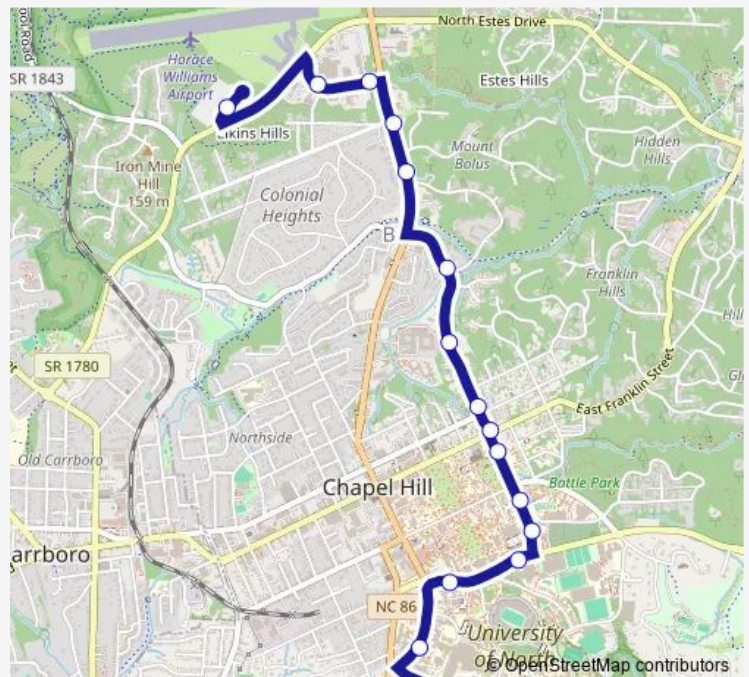

Direction

Manning Dr at UNC Hospitals — RR Lot

16 stops

[Open route schedule](#)

- Manning Dr at UNC Hospitals
- South Columbia Street at Health Sciences Library
- South Road at Coker Hall
- South Road at Fetzer Gym
- Raleigh Street at Connor Hall
- Raleigh Street at Lewis Hall
- Raleigh Street at Alderman Hall
- East Franklin Street at Hillsborough Street
- Hillsborough Street at East Romemary Street Northbound
- Hillsborough Street at Union Chapel Hill Northbound
- Hillsborough Street at Bolinwood Drive
- Martin Luther King Junior Boulevard at Bolinwood Drive
- Martin Luther King Junior Boulevard at Barclay Road Northbound
- Airport Drive at Martin Luther King Junior Boulevard Westbound
- Airport Drive at Estes Drive Westbound
- RR Lot

Route schedule

Manning Dr at UNC Hospitals — RR Lot

Monday	07:06-22:00
Tuesday	07:06-22:00
Wednesday	07:06-22:00
Thursday	07:06-22:00
Friday	07:06-22:00
Saturday	11:25-22:45
Sunday	11:25-22:45

Route info

Direction: Manning Dr at UNC Hospitals

Stops: 16

Trip Duration: 0 hour 17 min

NU — NU - RR Lot / UNC Hospitals

Direction

RR Lot — Manning Dr at UNC Hospitals

19 stops

[Open route schedule](#)

Manning Dr at UNC Hospitals

Route schedule

RR Lot — Manning Dr at UNC Hospitals

Monday 06:45-21:40

Tuesday 06:45-21:40

Wednesday 06:45-21:40

Thursday 06:45-21:40

Friday 06:45-21:40