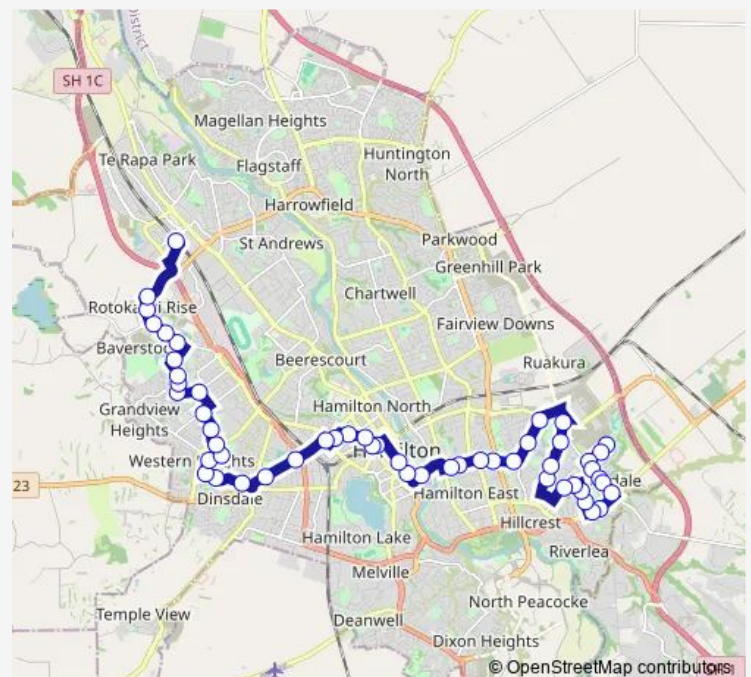

131 Anglesea St (outside Pilates centre)

Route schedule

50 Nevada Rd — Rotokauri Transport Hub (Platform 3)

Monday 06:00-19:29

Tuesday 06:00-19:29

Wednesday 06:00-19:29

Thursday 06:00-19:29

Friday 06:00-19:29

Saturday —

Sunday —

Route info

Direction: 50 Nevada Rd

Stops: 49

Trip Duration: 1 hour 2 min

M — Meteor

209 Anglesea St

Opp 91 Bryce St (Opp Transport Centre)

Tristram St (Seddon Park)

Norton Rd (opp Founders Theatre)

3 Norton Rd

53 Commerce St

38 Lake Rd

73 Massey St

193-195 Massey St

Opp 28 Taiatea Dr

Te Wetini - West (after Taiatea Dr)

Rotokauri Transport Hub (Platform 3)

Direction

Rotokauri Transport Hub (Platform 3) — 50 Nevada Rd

50 stops

[Open route schedule](#)

Rotokauri Transport Hub (Platform 3)