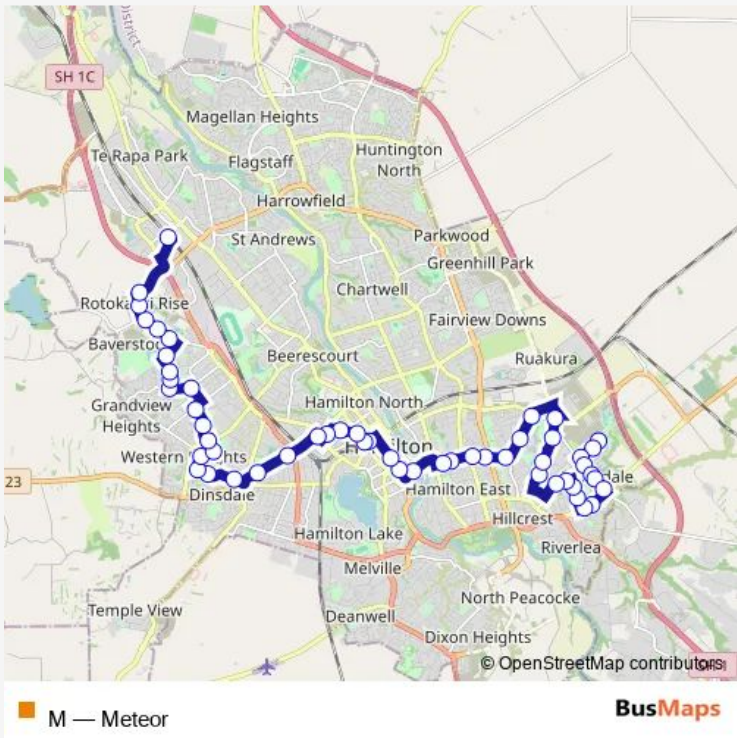

Bus M Meteor

[Go to website](#)

Direction
 50 Nevada Rd — Rotokauri Transport Hub (Platform 3)
 49 stops
[Open route schedule](#)

- 50 Nevada Rd
- 30 Nevada Rd
- 2 Nevada Rd
- 88 Silverdale Rd
- 150 Masters Ave
- 122 Masters Ave (opp Hillcrest High School)
- 106 Masters Ave
- 68 Masters Ave
- 55 Hillcrest Rd
- Opp 100 Hillcrest Rd (St. Johns College)
- Opp 196 Hillcrest Rd (University of Waikato)
- Silverdale Rd (near Silverdale Ln)
- Opp 187 Knighton Rd
- Opp 129 Knighton Rd (Uni Gate 2)
- 272 Clyde St (opp Hillcrest Warehouse)
- 208 Clyde St
- 166 Clyde St
- 82 Clyde St
- 52 Clyde St (Sacred Heart Girls College)
- 12 Anzac Parade (outside Police Station)
- 131 Anglesea St (outside Pilates centre)

Route schedule
 50 Nevada Rd — Rotokauri Transport Hub (Platform 3)

Monday	06:00-19:29
Tuesday	06:00-19:29
Wednesday	06:00-19:29
Thursday	06:00-19:29
Friday	06:00-19:29
Saturday	—
Sunday	—

Route info
 Direction: 50 Nevada Rd
 Stops: 49
 Trip Duration: 0 hour 58 min

209 Anglesea St

Opp 91 Bryce St (Opp Transport Centre)

Tristram St (Seddon Park)

Norton Rd (opp Founders Theatre)

3 Norton Rd

53 Commerce St

38 Lake Rd

73 Massey St

Rotokauri Rd (near Kawariki Dr)

Opp 28 Taiatea Dr

Te Wetini - West (after Taiatea Dr)

Rotokauri Transport Hub (Platform 3)

Direction

Rotokauri Transport Hub (Platform 3) — 50 Nevada Rd

50 stops

[Open route schedule](#)