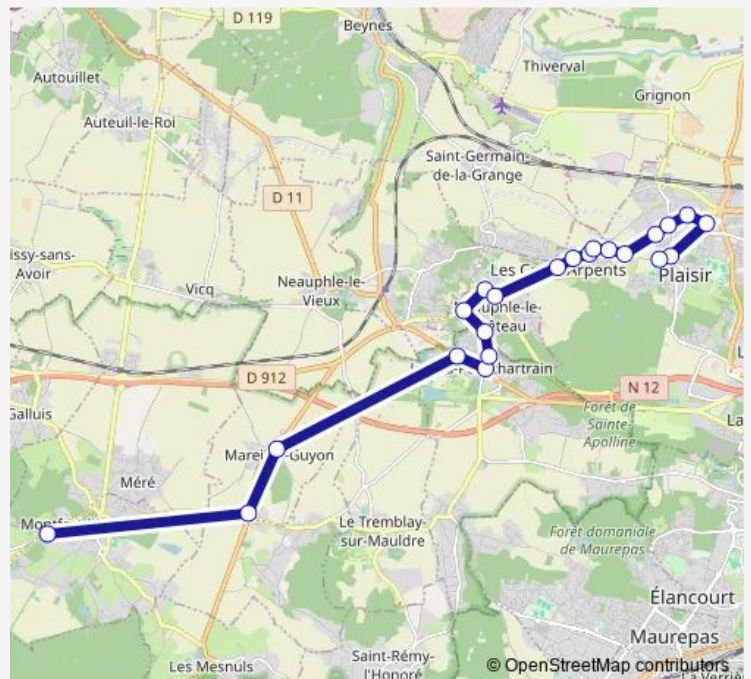

Les Chênes

Renouveau

De Gaulle

Collège François Rabelais

Centre Commercial Brigitte

Ida Nudel

Route schedule

Notre Dame du Bel-Air — Ida Nudel

Monday —

Tuesday —

Wednesday 16:10

Thursday —

Friday —

Saturday —

Sunday —

Route info

Direction: Notre Dame du Bel-Air

Stops: 18

Trip Duration: 1 hour 0 min

Direction

Notre Dame du Bel-Air — République

17 stops

[Open route schedule](#)

Notre Dame du Bel-Air