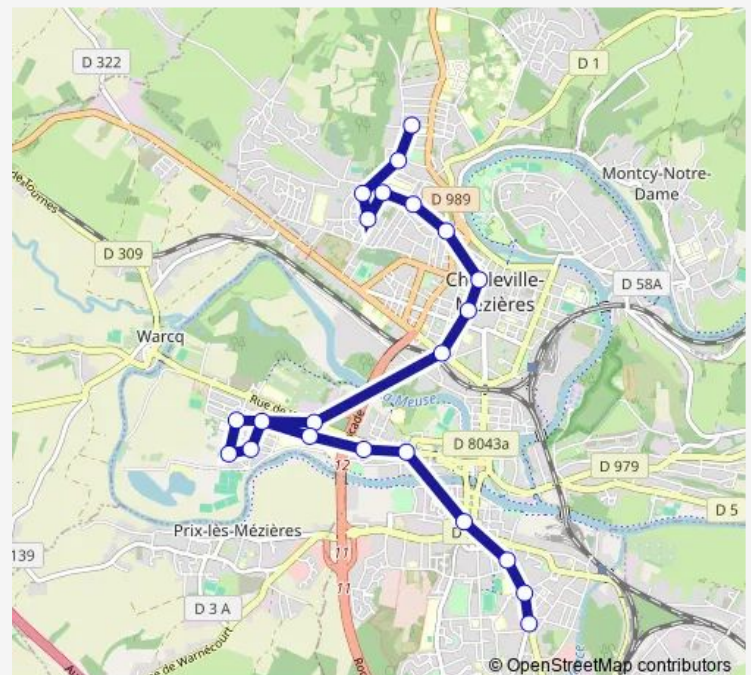

Luxembourg

Route schedule

Victor Hugo — La Houillère

Monday	10:45
Tuesday	—
Wednesday	10:45
Thursday	—
Friday	10:45
Saturday	—
Sunday	10:45

Route info

Direction: Victor Hugo

Stops: 24

Trip Duration: 0 hour 37 min

M — Marché du Dimanche

Place Dunant

Foyer des Jeunes

La Houillère

Direction

La Houillère — Victor Hugo

22 stops

[Open route schedule](#)

Sunday 09:25

Route info

Direction: La Cachette

Stops: 25

Trip Duration: 0 hour 53 min

Direction

Victor Hugo — La Cache

30 stops

Friday 11:45

Saturday —

Sunday 11:45

Route info

Direction: Victor Hugo

Stops: 30

Trip Duration: 0 hour 53 min

Gambetta