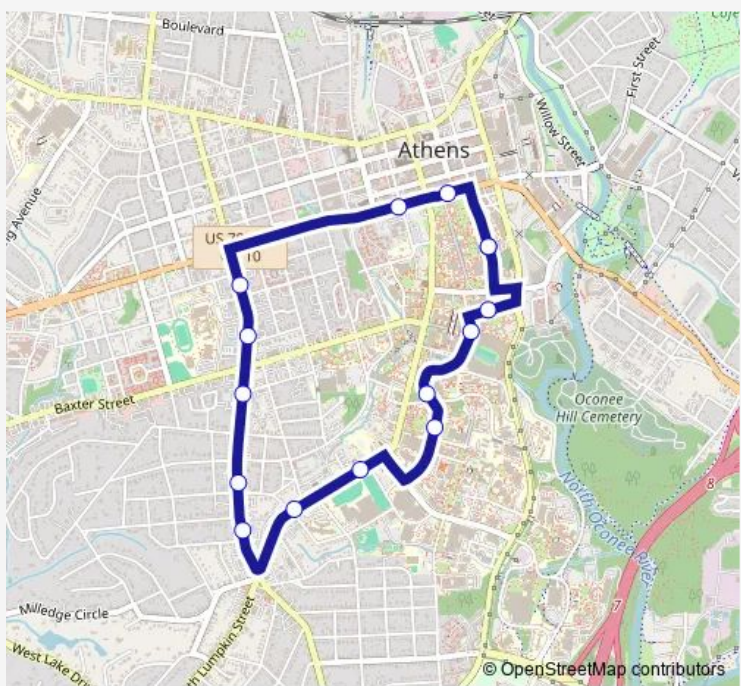

Bus M Milledge Avenue

[Go to website](#)

Direction
Main Library — Main Library

15 stops

[Open route schedule](#)

- Main Library
- Psychology-Journalism
- Tate Center
- Physics (southbound)
- Myers Quad
- Presbyterian Center
- Lumpkin St @ Rutherford St (to Five Points)
- Oakland Avenue (Tri-Delta)
- Rutherford Street
- Peabody Street
- Henderson Avenue
- Waddell Street
- Broad Street Studios
- The Arch
- Main Library

Route schedule
Main Library — Main Library

Monday	00:00
Tuesday	00:00
Wednesday	00:00
Thursday	00:00
Friday	00:00
Saturday	—
Sunday	—

Route info

Direction: Main Library

Stops: 15

Trip Duration: 0 hour 28 min