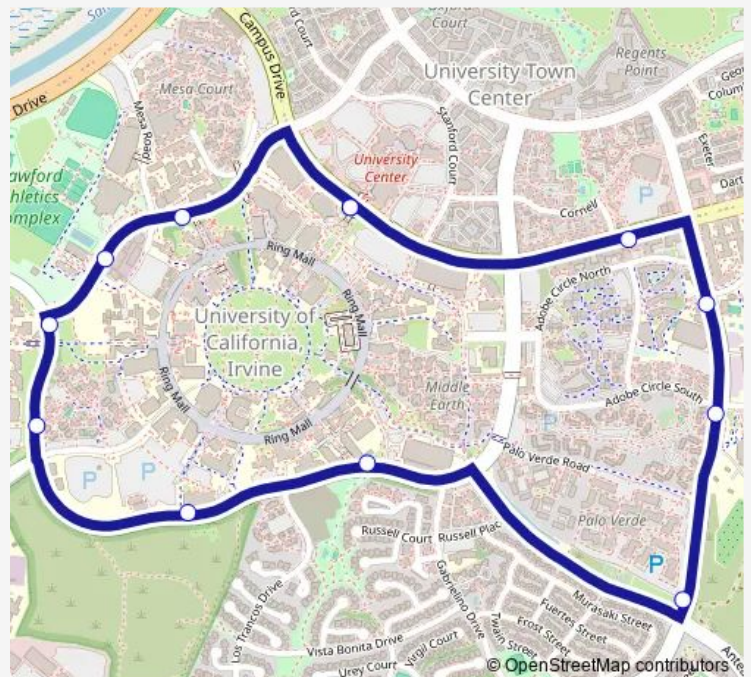

Bus M Line

[Go to website](#)

Direction

University Center, South — University Center, South

12 stops

[Open route schedule](#)

University Center, South

Puerta del Sol, South

East Campus Housing

California - Adobe Circle South

Palo Verde

Engineering

Physical Sciences/Mstb

West Peltason - Bison

West Peltason - Academy Way

Bren Events Center - Crawford Hall

Humanities & Fine Arts, South

University Center, South

Route schedule

University Center, South — University Center, South

Monday 07:45-22:30

Tuesday 07:45-22:30

Wednesday 07:45-22:30

Thursday 07:45-22:30

Friday 07:23-19:30

Saturday —

Sunday —

Route info

Direction: University Center, South

Stops: 12

Trip Duration: 0 hour 25 min

M — Line