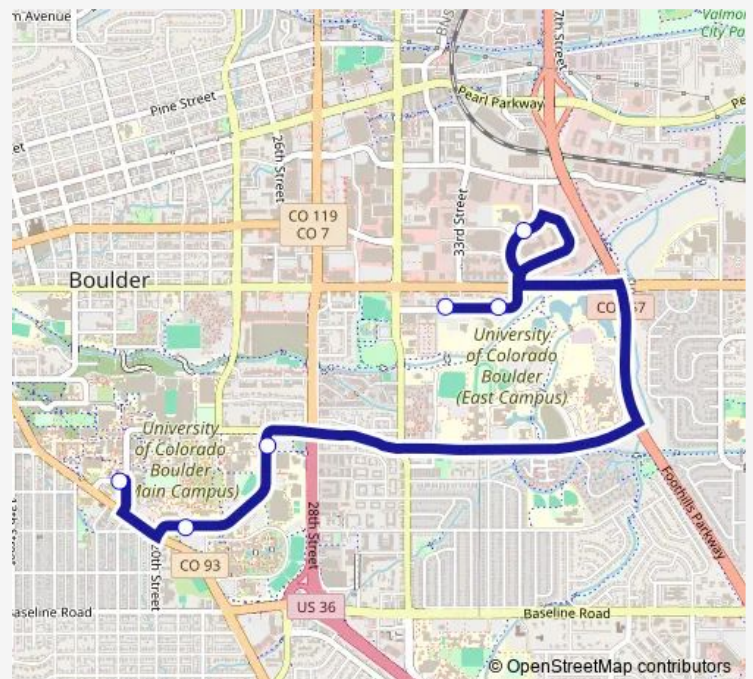

Engineering Center/Lot 436 (Farside)

Exposition Drive - Cinc

Marine Street near Computing Center

Marine Street at Science Center

Route schedule

Euclid Avenue and 18th Street — Marine Street at Science Center

Monday 09:35-14:50

Tuesday 09:35-14:50

Wednesday 09:35-14:50

Thursday 09:35-14:50

Friday 09:35-14:50

Saturday —

Sunday —

Route info

Direction: Euclid Avenue and 18th Street

Stops: 6

Trip Duration: 0 hour 15 min

M — Marine Express

Direction

Marine Street at Science Center — Euclid Avenue and 18th Street

6 stops

[Open route schedule](#)

Marine Street at Science Center

Marine Street near Computing Center

Exposition Drive - Cinc

Regent Drive and Engineering Drive

Center for Community

Euclid Avenue and 18th Street

Route schedule

Marine Street at Science Center — Euclid Avenue and 18th Street