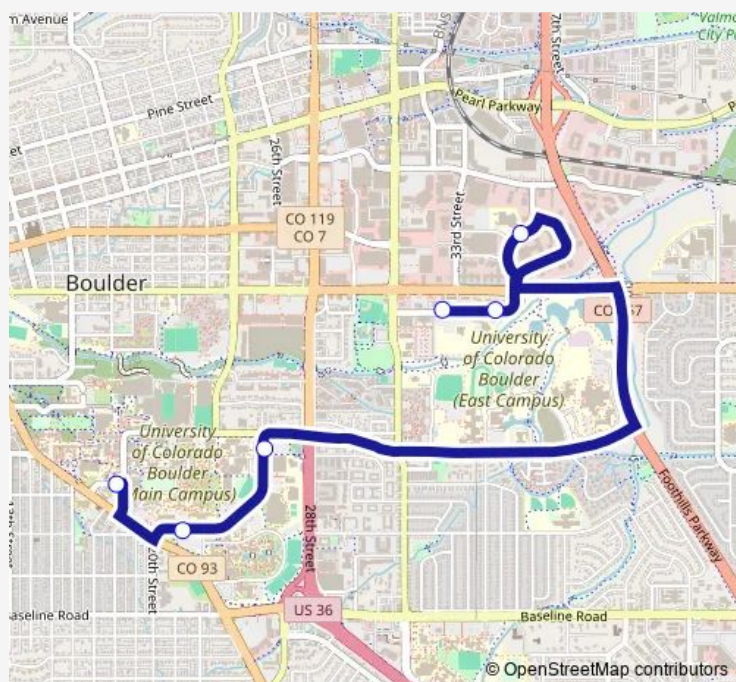

Bus M Marine Express

[Go to website](#)

Direction

Euclid Avenue and 18th Street — Marine Street at Science Center

6 stops

[Open route schedule](#)

Euclid Avenue and 18th Street

Center for Community (Farside)

Engineering Center/Lot 436 (Farside)

Exposition Drive - Cinc

Marine Street near Computing Center

Marine Street at Science Center

Route schedule

Euclid Avenue and 18th Street — Marine Street at Science Center

Direction: Euclid Avenue and 18th Street

Stops: 6

Trip Duration: 0 hour 16 min

M — Marine Express

Direction

Marine Street at Science Center — Euclid Avenue and 18th Street

6 stops

[Open route schedule](#)

Marine Street at Science Center

Marine Street near Computing Center

Exposition Drive - Cinc

Regent Drive and Engineering Drive

Center for Community

Euclid Avenue and 18th Street

Route schedule

Marine Street at Science Center — Euclid Avenue and 18th Street