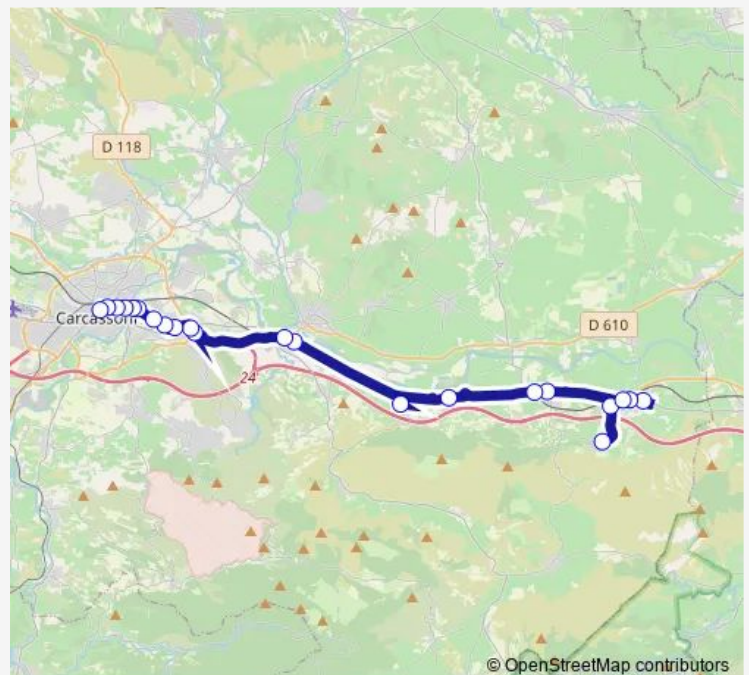

Thursday 06:40-18:13

Friday 06:40-18:13

Saturday 06:40-16:55

Sunday 06:40-16:55

Route info

Direction: Cave Comigne

Stops: 22

Trip Duration: 0 hour 55 min

M — Comigne - Marechal Juin

Direction

Varsovie Cote Canal — Cave Comigne

24 stops

[Open route schedule](#)

Varsovie Cote Canal

Place Davilla

Barbes