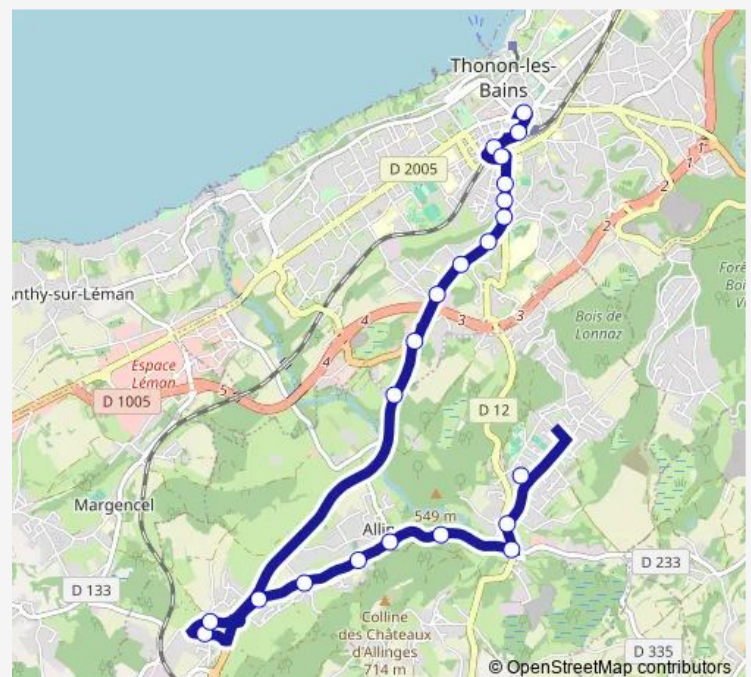

Leyriat

Route schedule

Place DES Arts — LA Chavanne

Monday 09:32-20:10

Tuesday 09:32-20:10

Wednesday 09:32-20:10

Thursday 09:32-20:10

Friday 09:32-20:10

Saturday 09:32-20:10

Sunday —

Route info

Direction: Place DES Arts

Stops: 22

Trip Duration: 0 hour 20 min

M — Place DES Arts - LA Chavanne

Direction

LA Chavanne — Place DES Arts

22 stops

[Open route schedule](#)

LA Chavanne

Lavoir DE Noyer

Noyer

LES Combes

Allinges Village