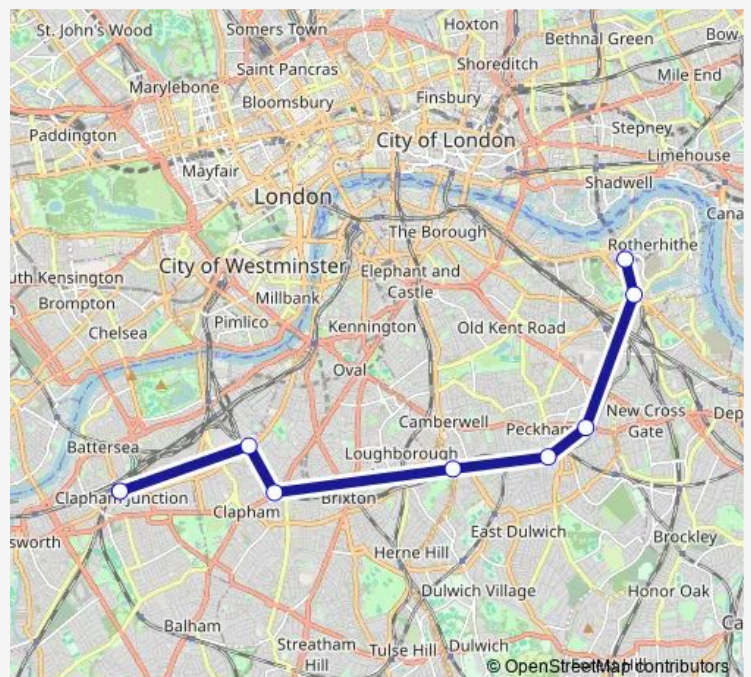

Route info

Direction: Clapham Junction / Grant Road

Stops: 9

Trip Duration: 1 hour 23 min

■ M — Canada Water - Clapham Junction

Direction

Surrey Quays Road — Clapham Junction Station / The Falcon

8 stops

[Open route schedule](#)

Surrey Quays Road

Surrey Quays Station

Queens Road Peckham Station

Peckham Rye Station

Denmark Hill Station

Clapham North & High Street Stations

Wandsworth Road Station

Saturday 05:20-23:59

Sunday 06:50-23:30

Route info

Direction: Surrey Quays Road

Stops: 8

Trip Duration: 1 hour 23 min

M Bus time schedules and route maps are available in an offline PDF at busmaps.com. Use the busmaps.com website to see live bus times, train schedule or subway schedule, and step-by-step directions for all public transit in London