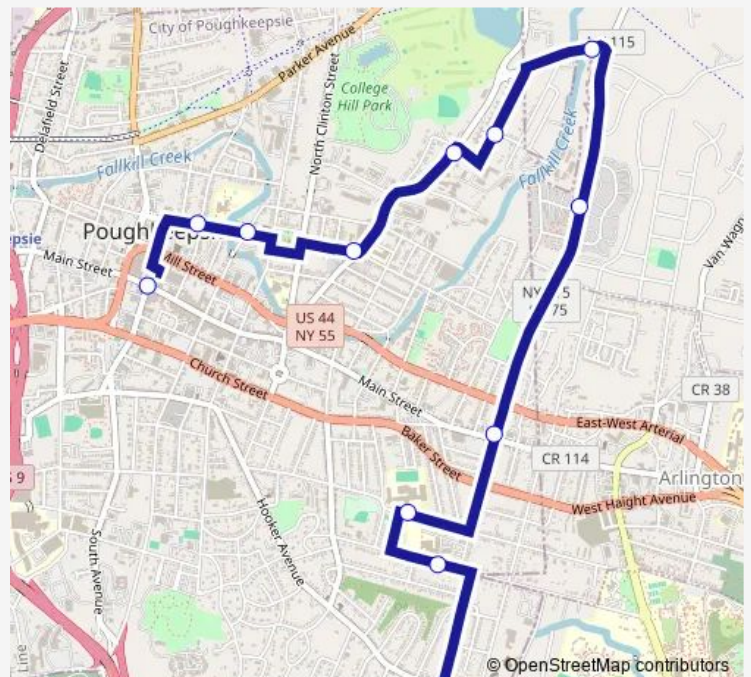

Wednesday 06:37-19:42

Thursday 06:37-19:42

Friday 06:37-19:42

Saturday —

Sunday —

Route info

Direction: Grand Ave & Hooker Ave

Stops: 12

Trip Duration: 0 hour 32 min

M — Poughkeepsie Eastside Westbound (M-F)

Direction

Grand Ave & Hooker Ave — Main St & Market St

12 stops

[Open route schedule](#)

Grand Ave & Hooker Ave

Hooker Avenue & Wilbur Boulevard

Route info

Direction: Grand Ave & Hooker Ave

Stops: 12

Trip Duration: 0 hour 30 min

Direction

Main St & Market St — Grand Ave & Hooker Ave

12 stops

[Open route schedule](#)

Monday 07:10-20:15

Tuesday 07:10-20:15

Wednesday 07:10-20:15

Thursday 07:10-20:15

Friday 07:10-20:15

Saturday 08:15-19:15

Sunday —

Route info