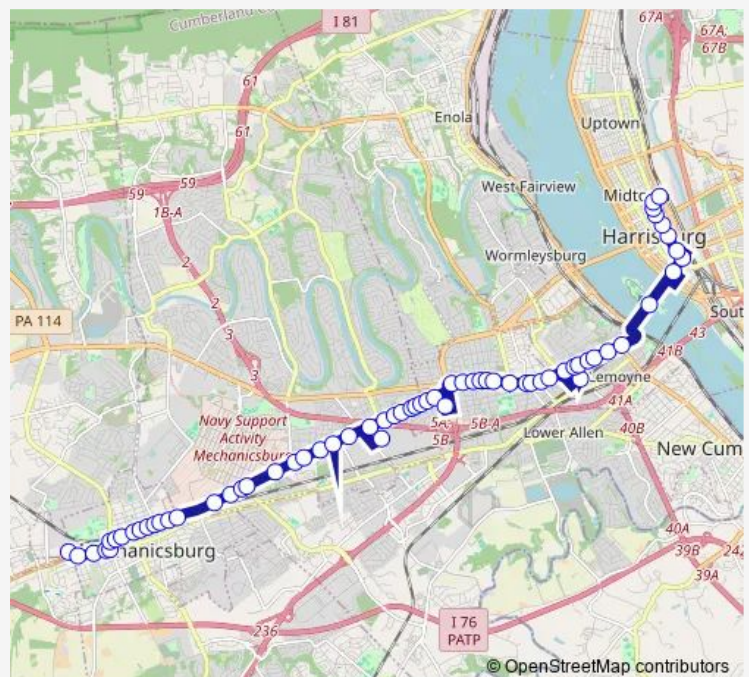

Market St & 26th St (Camp Hill)

Market St & N 27th St (Camp Hill)

Market St & 29th St (Camp Hill)

Market St & N 31st St (Camp Hill)

Camp Hill Mall (Barnes & Noble)

Route schedule

Market Square Transfer Center — Rutter's (Mechanicsburg)

Monday 06:15

Tuesday 06:15

Wednesday 06:15

Thursday 06:15

Friday 06:15

Saturday —

Sunday —

Route info

Direction: Market Square Transfer Center

Stops: 55

Trip Duration: 0 hour 45 min

M — Mechanicsburg

E Trindle Rd & S 34th St

E Trindle Rd & S 35th St

E Trindle Rd & S 36th St

E Trindle Rd & S 38th St