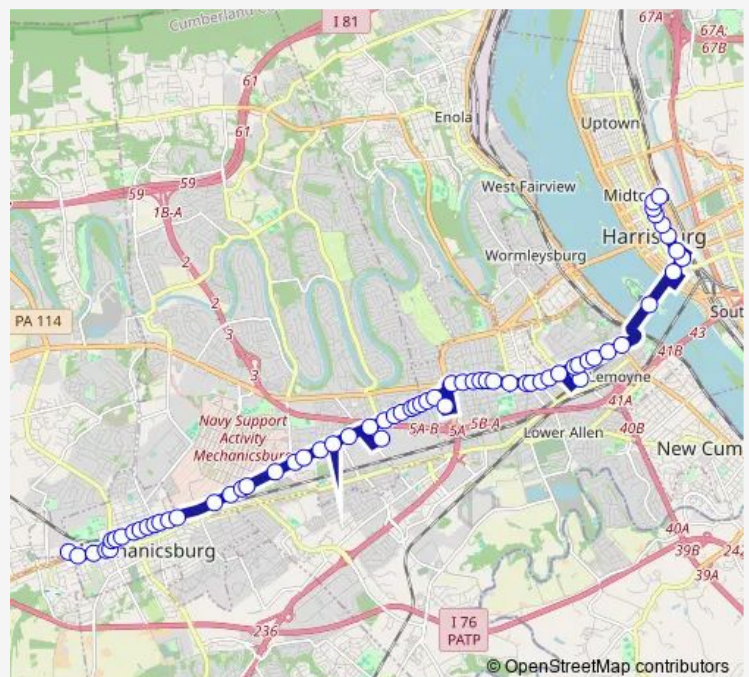

Bus M Mechanicsburg

[Go to website](#)

Direction

Market Square Transfer Center — Rutter's (Mechanicsburg)

55 stops

[Open route schedule](#)

Market Square Transfer Center

City Island (North Side Shelter)

Market St & 26th St (Camp Hill)

Market St & N 27th St (Camp Hill)

Market St & 29th St (Camp Hill)

Market St & N 31st St (Camp Hill)

Camp Hill Mall (Barnes & Noble)

Route schedule

Market Square Transfer Center — Rutter's (Mechanicsburg)

Monday	06:15
Tuesday	06:15
Wednesday	06:15
Thursday	06:15
Friday	06:15
Saturday	—
Sunday	—

Route info

Direction: Market Square Transfer Center

Stops: 55

Trip Duration: 0 hour 45 min

■ M — Mechanicsburg

E Trindle Rd & S 34th St

E Trindle Rd & S 35th St

E Trindle Rd & S 36th St

E Trindle Rd & S 38th St

E Trindle Rd & S 39th St

E Trindle Rd & Oak Ave

XPO Logistics (Ind. Park Rd.)

E Trindle Rd & St Johns Church Rd

E Trindle Rd & Brian St (Delbrook Manor