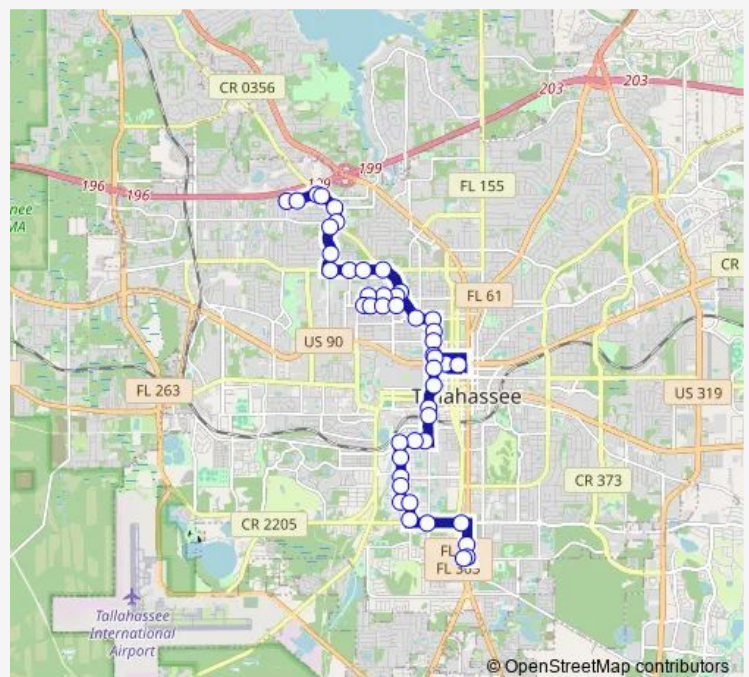

Tharpe Street AT Colorado ST Eb

1325 W Tharpe ST Eb

W Tharpe ST AT OLD Bainbridge Eb

OLD Bainbridge RD Volusia ST Sb

Volusia ST OLD Bainbridge RD Wb

Volusia ST AT Abraham ST Wb

Volusia AND JOE Lewis Wb

JOE Louis ST Alabama ST Sb

Alabama ST AT Harlem ST Shelter

Alabama ST AT Abraham ST Eb

Alabama ST Dade ST Eb

OLD Bainbridge RD Fourth AVE Sb

Route schedule

Atlas RD AT Portland AVE Nb — N Paul Russell RD AT South Monroe Commons

Monday	05:08-18:00
Tuesday	05:08-18:00
Wednesday	05:08-18:00
Thursday	05:08-18:00
Friday	05:08-18:00
Saturday	—
Sunday	—

Route info

Direction: Atlas RD AT Portland AVE Nb

Stops: 46

Trip Duration: 1 hour 0 min

■ M — Moss

Fourth AVE N Macomb ST Eb

N Macomb ST Goodbread LN Sb

N Macomb ST W Brevard ST Sb

Friday 05:30-18:00

Saturday —

Sunday —

Route info

Direction: N Paul Russell RD AT South Monroe Commons

Stops: 30

Trip Duration: 1 hour 0 min

High RD Sunset LN Nb