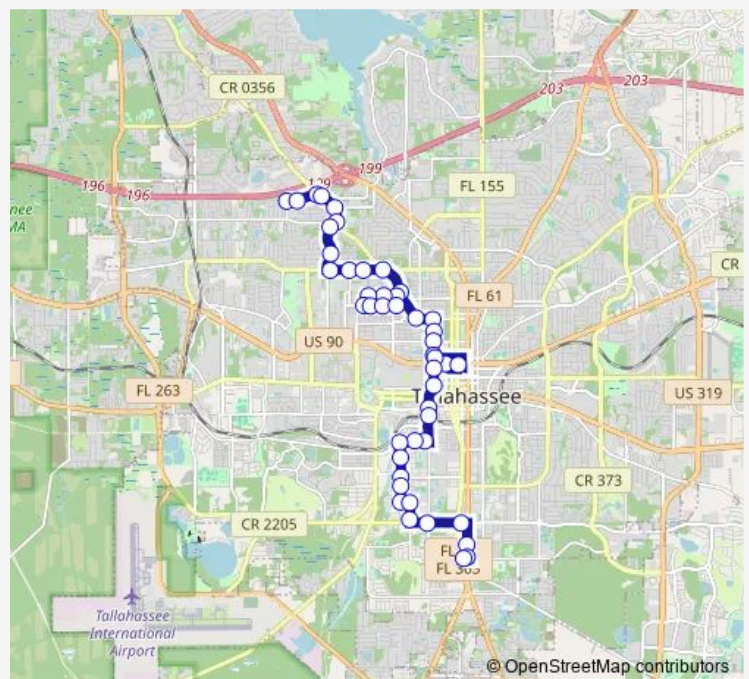

W Tharpe ST AT OLD Bainbridge Eb

OLD Bainbridge RD Volusia ST Sb

Volusia ST OLD Bainbridge RD Wb

Volusia ST AT Abraham ST Wb

Volusia AND JOE Lewis Wb

JOE Louis ST Alabama ST Sb

Alabama ST AT Harlem ST Shelter

Alabama ST AT Abraham ST Eb

Alabama ST Dade ST Eb

OLD Bainbridge RD Fourth AVE Sb

Route schedule

Atlas RD AT Portland AVE Nb — N Paul Russell RD AT South Monroe Commons

Monday	05:08-18:00
Tuesday	05:08-18:00
Wednesday	05:08-18:00
Thursday	05:08-18:00
Friday	05:08-18:00
Saturday	—
Sunday	—

Route info

Direction: Atlas RD AT Portland AVE Nb

Stops: 46

Trip Duration: 1 hour 0 min

■ M — Moss

Fourth AVE N Macomb ST Eb

N Macomb ST Goodbread LN Sb

N Macomb ST W Brevard ST Sb

Friday 05:30-18:00

Saturday —

Sunday —

Route info

Direction: N Paul Russell RD AT South Monroe Commons

Stops: 30

Trip Duration: 1 hour 0 min

High RD Sunset LN Nb