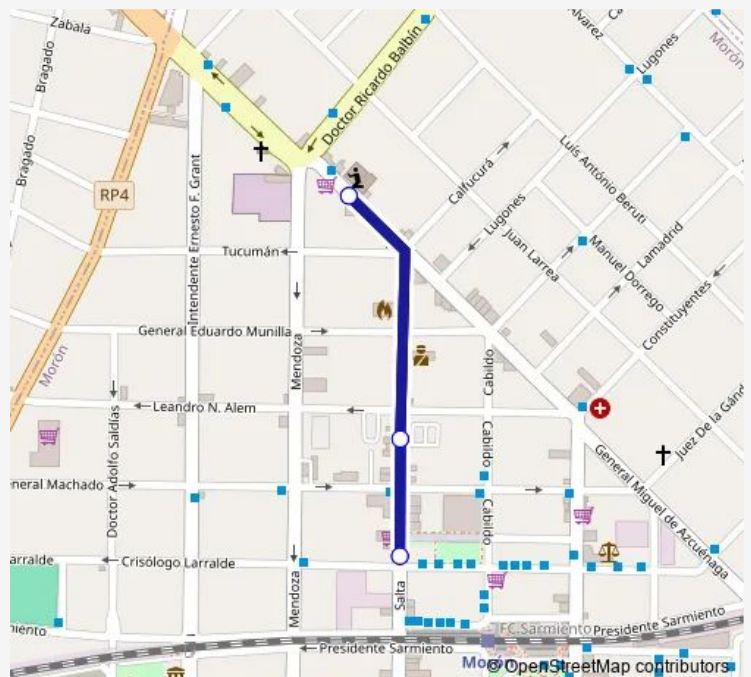

### Direction

Crisólogo Larralde 799-899 — Avenida General Miguel DE Azcuénaga 799-999

3 stops

[Open route schedule](#)

Crisólogo Larralde 799-899

Salta 283

Avenida General Miguel DE Azcuénaga 799-999

### Route schedule

Crisólogo Larralde 799-899 — Avenida General Miguel DE Azcuénaga 799-999

Monday 00:24-23:40

Tuesday 00:24-23:40

Wednesday 00:24-23:40

Thursday 00:24-23:40

Friday 00:24-23:40

Saturday 00:24-23:40

### Route info

Direction: Crisólogo Larralde 799-899

Stops: 3

Trip Duration: 0 hour 17 min

443ABD — Jpbsas443a

443ABD Bus time schedules and route maps are available in an offline PDF at [busmaps.com](https://busmaps.com). Use the [busmaps.com](https://busmaps.com) website to see live bus times, train schedule or subway schedule, and step-by-step directions for all public transit in Moron