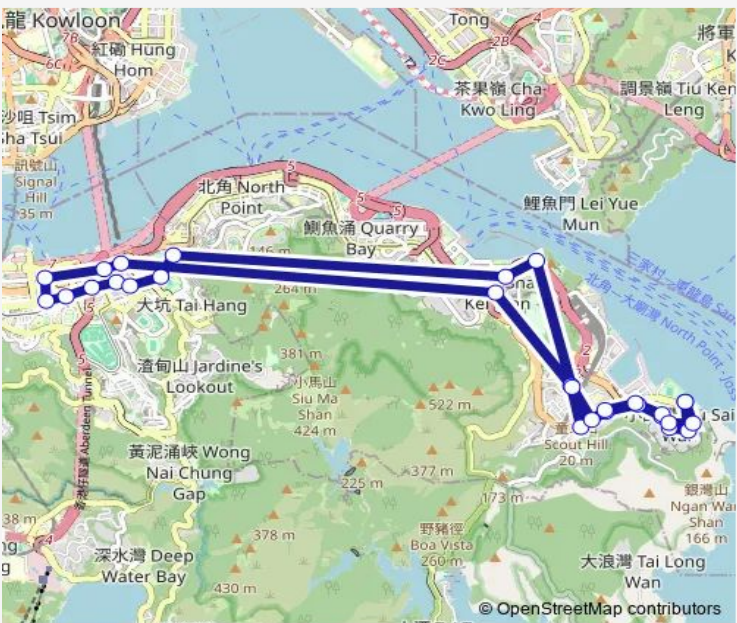

Bus N8P SIU SAI WAN (Island Resort) - WAN Chai (Harbour Road) (Circular)

[Go to website](#)

Direction
 [Ctb] SIU SAI WAN (Island Resort)[[Kmb+Ctb] Island Resort BUS Terminus/
Siu SAI WAN (Island Resort) — [Ctb] SIU SAI WAN (Island Resort)[[Kmb+Ctb] Island Resort BUS Terminus/
Siu SAI WAN (Island Resort)
 29 stops
[Open route schedule](#)

- [Ctb] SIU SAI WAN (Island Resort)[[Kmb+Ctb] Island Resort BUS Terminus/
Siu SAI WAN (Island Resort)
- [Ctb] Fullview Garden, SIU SAI WAN Road
- [Ctb] SIU SAI WAN Estate[[Kmb+Ctb] SIU SAI WAN Estate/
Siu SAI WAN Estate
- [Ctb] HIU Tsui Street, SIU SAI WAN Road[[Kmb+Ctb] HIU Tsui Street/
Hiu Tsui Street, SIU SAI WAN Road[[Kmb] HIU Tsui Street
- [Ctb] FU Shing Court, Chai WAN Road[[Kmb+Ctb] FU Shing Court/
Fu Shing Court, Chai WAN Road[[Kmb] FU Shing Court
- [Ctb] LOK HIN Terrace, Chai WAN Road[[Kmb+Ctb] LOK HIN Terrace/
Lok HIN Terrace, Chai WAN Road[[Kmb] LOK HIN Terrace
- [Ctb] WAN Tsui Shopping Centre, Chai WAN Road[[Kmb+Ctb] WAN Tsui Shopping Centre/
Wan Tsui Shopping Centre, Chai WAN Road[[Kmb] WAN Tsui Shopping Centre
- [Ctb] Chong Gene Hang College, Island Eastern Corridor
- [Ctb] Perfect Mount Gardens, Tung HEI Road[[Kmb+Ctb] Perfect Mount Gardens/
Perfect Mount Gardens, Tung HEI Road
- [Ctb] Paterson Street, Gloucester Road[[Kmb+Ctb] Paterson Street/
Paterson Street, Gloucester Road[[Kmb] Paterson Street
- [Ctb] Cannon Street, Gloucester Road[[Kmb+Ctb] Cannon Street/
Cannon Street, Gloucester Road

Route schedule
 [Ctb] SIU SAI WAN (Island Resort)[[Kmb+Ctb] Island Resort BUS Terminus/
Siu SAI WAN (Island Resort) — [Ctb] SIU SAI WAN (Island Resort)[[Kmb+Ctb] Island Resort BUS Terminus/
Siu SAI WAN (Island Resort)

Monday	00:35-01:20
Tuesday	00:35-01:20
Wednesday	00:35-01:20
Thursday	00:35-01:20
Friday	00:35-01:20
Saturday	00:35-01:20
Sunday	00:35-01:20

Route info
 Direction: [Ctb] SIU SAI WAN (Island Resort)[[Kmb+Ctb] Island Resort BUS Terminus/
Siu SAI WAN (Island Resort)
 Stops: 29
 Trip Duration: 0 hour 39 min