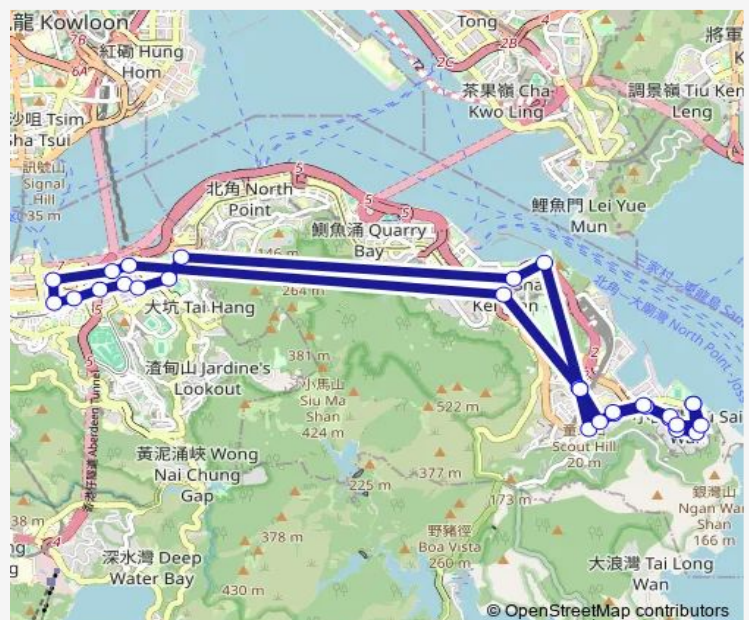

### Route schedule

[Ctb] SIU SAI WAN (Island Resort)[[Kmb+Ctb] Island Resort BUS Terminus/<Br>Siu SAI WAN (Island Resort) — [Ctb] SIU SAI WAN (Island Resort)[[Kmb+Ctb] Island Resort BUS Terminus/<Br>Siu SAI WAN (Island Resort)

### Route info

Direction: [Ctb] SIU SAI WAN (Island Resort)[[Kmb+Ctb] Island Resort BUS Terminus/<Br>Siu SAI WAN (Island Resort)

Stops: 29

Trip Duration: 0 hour 39 min

■ N8p — SIU SAI WAN (Island Resort) - WAN Chai (Harbour Road) (Circular)