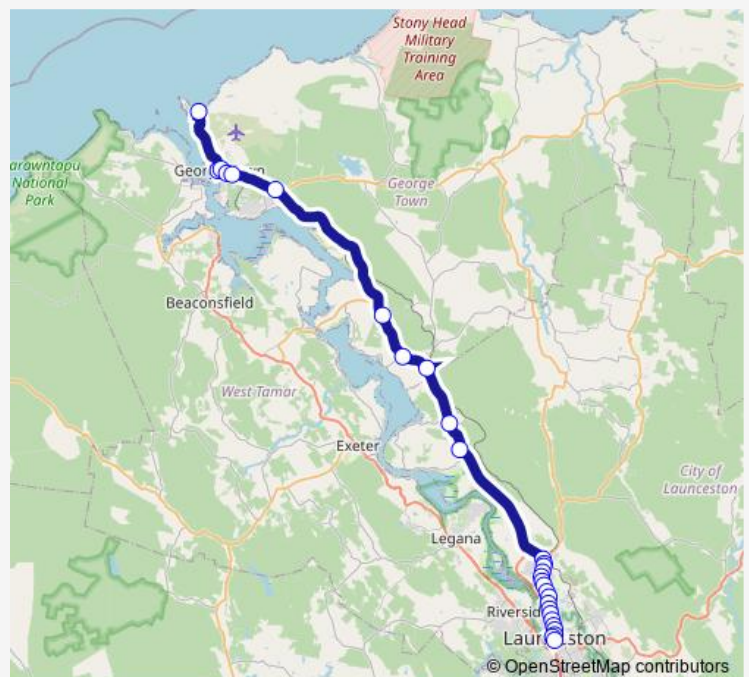

Monday 17:33

Tuesday 17:33

Wednesday 17:33

Thursday 17:33

Friday 17:33

Saturday —

Sunday —

Route info

Direction: East Beach Tourist Park, East Beach Rd

Stops: 29

Trip Duration: 1 hour 6 min

Stop 7, No.126-128 Invermay Rd

Stop 6, No.88 Invermay Rd

Stop 5, No.32-38 Invermay Rd

Stop 4, Invermay Rd Outside Utas Stadium

Stop 3, Opp. No.27-33 Invermay Rd

Stop 2, No.29-51 William St

Stop 1, No.31-35 St John St

City Terminus North

Direction

Stop B1, No.74-82 St John St — East Beach Tourist Park, East Beach Rd

29 stops

[Open route schedule](#)

Thursday 07:23

Friday 07:23

Saturday —

Sunday —

Route info

Direction: Stop B1, No.74-82 St John St

Stops: 29

Trip Duration: 1 hour 3 min