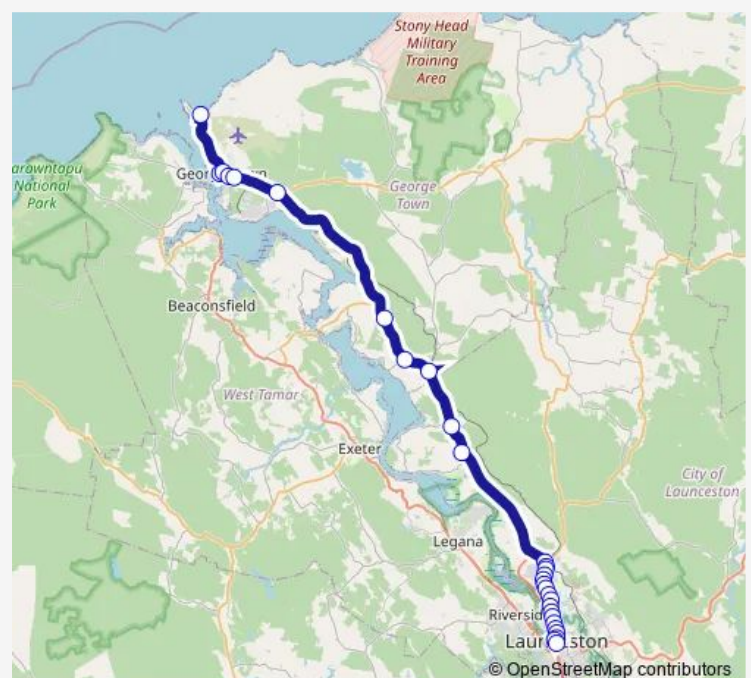

Monday 17:33

Tuesday 17:33

Wednesday 17:33

Thursday 17:33

Friday 17:33

Saturday —

Sunday —

Route info

Direction: East Beach Tourist Park, East Beach Rd

Stops: 29

Trip Duration: 1 hour 6 min

771

Stop 7, No.126-128 Invermay Rd

Stop 6, No.88 Invermay Rd

Stop 5, No.32-38 Invermay Rd

Stop 4, Invermay Rd Outside Utas Stadium

Stop 3, Opp. No.27-33 Invermay Rd

Stop 2, No.29-51 William St

Stop 1, No.31-35 St John St

City Terminus North

Direction

Stop B1, No.74-82 St John St — East Beach Tourist Park, East Beach Rd

29 stops

[Open route schedule](#)

Thursday 07:23

Friday 07:23

Saturday —

Sunday —

Route info

Direction: Stop B1, No.74-82 St John St

Stops: 29

Trip Duration: 1 hour 3 min