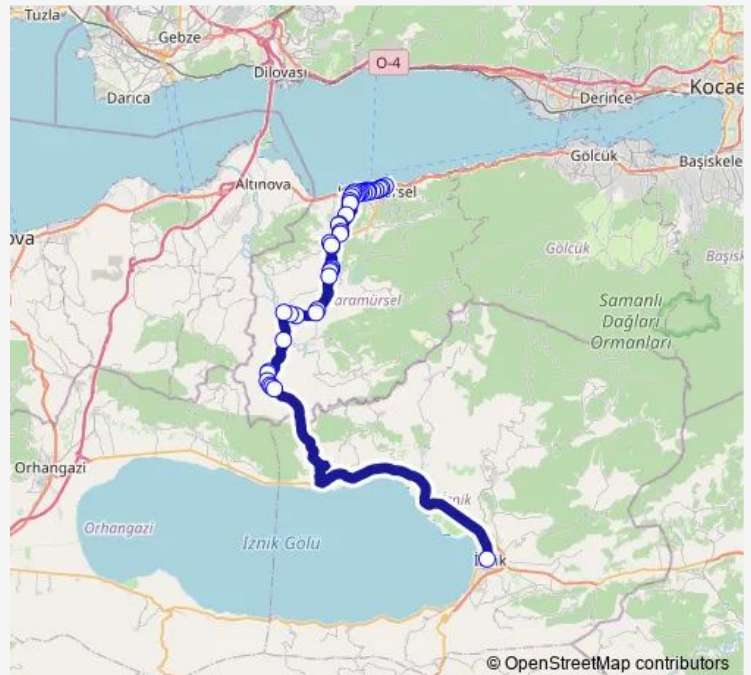

Thursday 12:00-17:30

Friday 12:00-17:30

Saturday 12:00-17:30

Sunday 12:00-17:30

Route info

Direction: İznik Merkez 1

Stops: 42

Trip Duration: 1 hour 10 min

Wednesday 08:30-14:00

Thursday 08:30-14:00

Friday 08:30-14:00

Saturday 08:30-14:00

Sunday 08:30-14:00

Route info

Direction: Karamürsel Terminali 1

Stops: 47