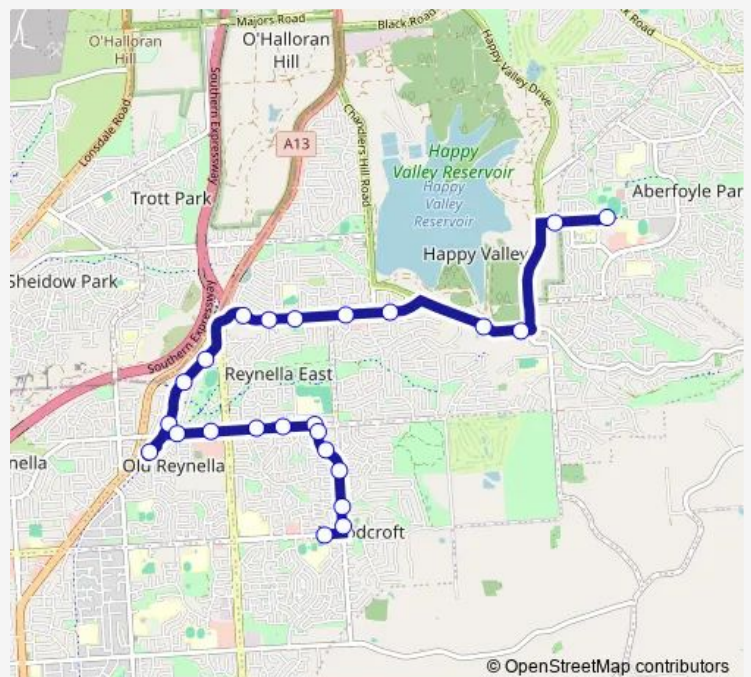

Bus 771 Woodcroft to Aberfoyle Park High School

[Go to website](#)

Direction

Stop 45 Pimpala Rd - North side — Stop School Aberfoyle Park High Taylors Rd

23 stops

[Open route schedule](#)

- Stop 45 Pimpala Rd - North side
- Stop 44 Sir James Hardy Way - West side
- Stop 43B Sir James Hardy Way - West side
- Stop 43A Sir James Hardy Way - South West side
- Stop 43 Sir James Hardy Way - West side
- Stop 67 Reynell Rd - South side
- Stop 68 Reynell Rd - South side
- Stop 69 Reynell Rd - South side
- Stop 70 Reynell Rd - South side
- Stop 70A Reynell Rd - South side
- Zone B Old Reynella Interchange
- Stop 44 Old South Rd - West side
- Stop 43 Old South Rd - North West side
- Stop 42 Old South Rd - West side
- Stop 41A Kenihans Rd - North side
- Stop 40 Kenihans Rd - North side
- Stop 38D Kenihans Rd - North side
- Stop 38E Kenihans Rd - North side
- Stop School Kenihans Rd / Jersey Rd - North side
- Stop 39F Chandlers Hill Rd - North side
- Stop 39G Chandlers Hill Rd - North side

Route schedule

Stop 45 Pimpala Rd - North side — Stop School Aberfoyle Park High Taylors Rd

Monday	08:10
Tuesday	08:10
Wednesday	08:10
Thursday	08:10
Friday	08:10
Saturday	—
Sunday	—

Route info

Direction: Stop 45 Pimpala Rd - North side

Stops: 23

Trip Duration: 0 hour 30 min

© OpenStreetMap contributors

771 — Woodcroft to Aberfoyle Park High School

Stop 52 Taylors Rd West - North side

Stop School Aberfoyle Park High Taylors Rd

Direction

Stop School Aberfoyle Park High Taylors Rd — Stop 45 Pimpala Rd - South side

Zone C Old Reynella Interchange

Stop 70A Reynell Rd - North side

Stop 70 Reynell Rd - North side

Stop 69 Reynell Rd - North side

Stop 68 Reynell Rd - North side

Stop 67 Reynell Rd - North side

Stop 43 Sir James Hardy Way - East side