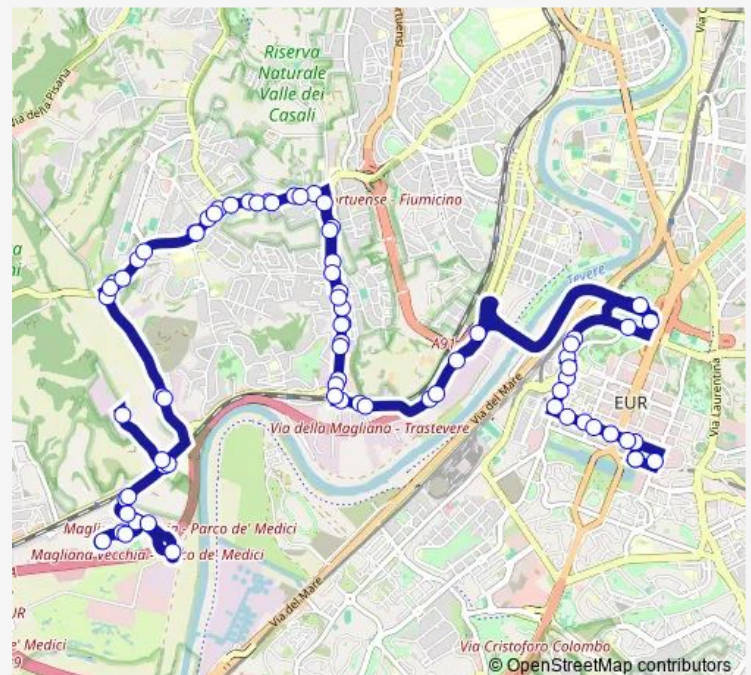

Magliana/Avenza

Magliana/Trullo

TRULLO/TEMPIO DIA

Trullo/VAL D'Elsa

Trullo/Brugnato

Trullo/Sarzana

Trullo/Campagnatico

Trullo/Vigna Consorti

Trullo/Lamporecchio

Portuense/Trullo

Portuense/Fanella

Route schedule

America — America

Monday	04:50-00:15 ⁺¹
Tuesday	04:50-00:15 ⁺¹
Wednesday	04:50-00:15 ⁺¹
Thursday	04:50-00:15 ⁺¹
Friday	04:50-00:15 ⁺¹
Saturday	05:40-00:15 ⁺¹
Sunday	05:40-00:15 ⁺¹

Route info

Direction: America

Stops: 75

Trip Duration: 2 hour 11 min

771

BusMaps

Portuense/Vicolo Clementi

Portuense/Villa Vecchi

EUROPA/TOLSTOI

Europa/Colombo

Arte/America

America

771 Bus time schedules and route maps are available in an offline PDF at busmaps.com. Use the busmaps.com website to see live bus times, train schedule or subway schedule, and step-by-step directions for all public transit in Vatican City