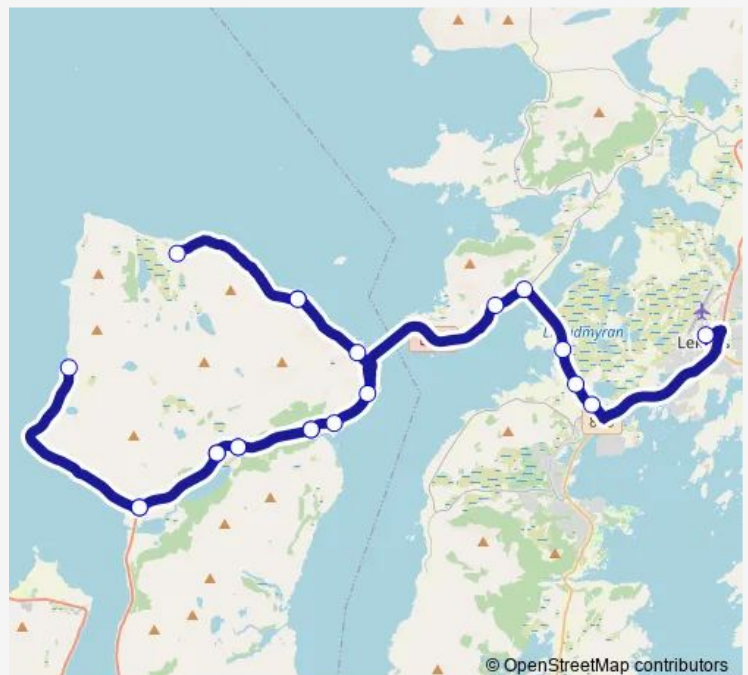

Route schedule

Leknes skole — Vikten

Monday 15:45

Tuesday 15:45

Wednesday 15:45

Thursday 15:45

Friday 15:45

Saturday —

Sunday —

Route info

Direction: Leknes skole

Stops: 11

Trip Duration: 0 hour 25 min

© OpenStreetMap contributors

Direction

Ramberg — Sund