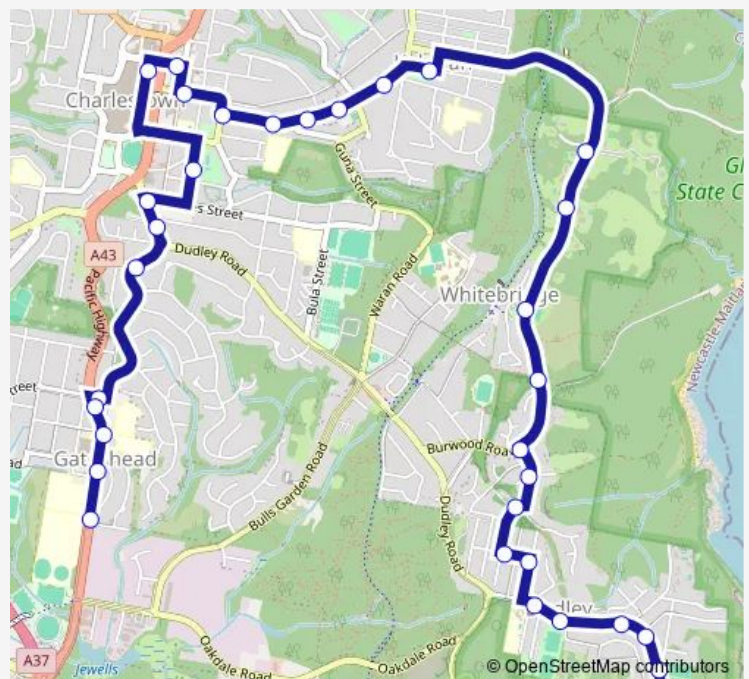

Wednesday 07:55

Thursday 07:55

Friday 07:55

Saturday —

Sunday —

Route info

Direction: Ocean St After Tumut Street

Stops: 32

Trip Duration: 0 hour 29 min

771 — St. Marys High, Gateshead to Dudley

Charlestown Branch Library, Ridley St

Charlestown Square, Pearson St, Stand B

Charlestown Swim Centre, Dickinson St

Dudley Rd At James St

Dudley Rd After Tiral St

Algona Rd Opp Chesterfield Lane

Oxford St At Pacific Hwy

Pacific Hwy After Oxford St

St Mary's High School, Pacific Hwy

Pacific Hwy Opp Hughes St

Pacific Hwy Opp Hunter Sports High

## Route info

Direction: St Mary's High School, Pacific Hwy

Stops: 26

Trip Duration: 0 hour 19 min

Ocean St At Albury St

Ocean St After Tumut Street

771 School Bus time schedules and route maps are available in an offline PDF at [busmaps.com](https://busmaps.com). Use the [busmaps.com](https://busmaps.com) website to see live bus times, train schedule or subway schedule, and step-by-step directions for all public transit in Newcastle