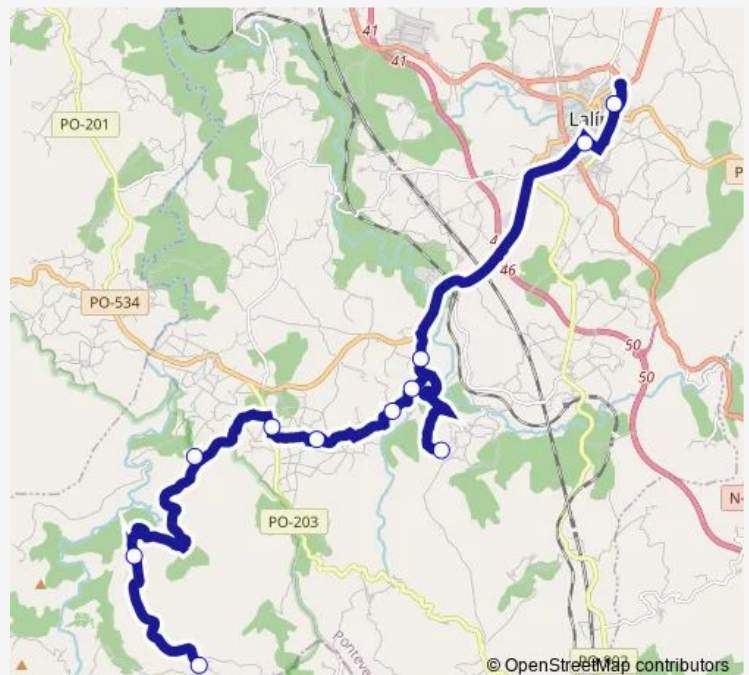

Sampaio

Carracedo

A Lama

Soutolongo de Abaixo

IES Laxeiro

IES Ramón M^a Aller Ulloa**Route schedule**Zobra (centro) — IES Ramón M^a Aller Ulloa

Monday 07:42

Tuesday 07:42

Wednesday 07:42

Thursday —

Friday 07:42

Saturday —

Sunday —

Route info

Direction: Zobra (centro)

Stops: 11

Trip Duration: 0 hour 52 min

■ XG662007 — IES Ramón M^a Aller Ulloa-Zobra (centro)

DirectionIES Ramón M^a Aller Ulloa — Zobra (centro)

11 stops

[Open route schedule](#)IES Ramón M^a Aller Ulloa

IES Laxeiro

Zobra (centro)

Route schedule

IES Ramón M^a Aller Ulloa — Zobra (centro)

Monday	14:35
Tuesday	14:35
Wednesday	14:35
Thursday	—
Friday	14:35
Saturday	—
Sunday	—

Route info

Direction: IES Ramón M^a Aller Ulloa