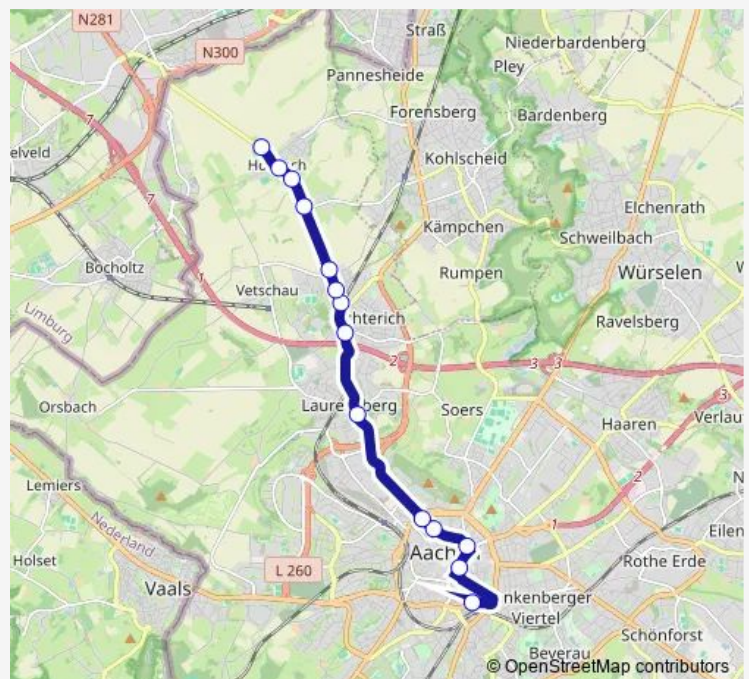

Tuesday —

Wednesday —

Thursday —

Friday —

Saturday —

Sunday —

Route info

Direction: Aachen, Hauptbahnhof (Bus)

Stops: 14

Trip Duration: 0 hour 23 min

44E — zusätzliche Einsatzwagen an Schultagen

Direction

Aachen, Horbach — Aachen, Bushof

13 stops

[Open route schedule](#)

Aachen, Horbach

Thursday —

Friday —

Saturday —

Sunday —

Route info

Direction: Aachen, Elisenbrunnen

Stops: 14

Trip Duration: 0 hour 21 min

Thursday —

Friday —

Saturday —

Sunday —

Route info

Direction: Aachen, Horbach

Stops: 15

Trip Duration: 0 hour 28 min