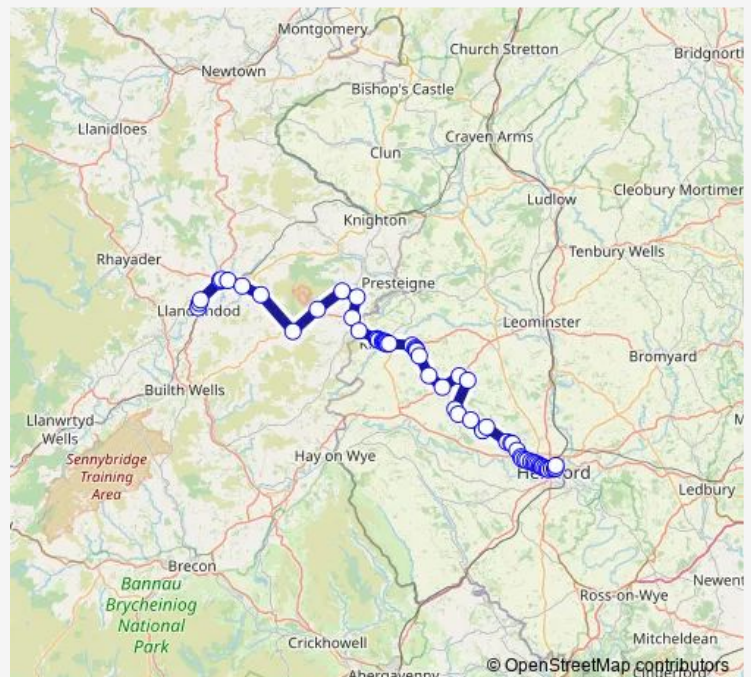

### Route schedule

Mill Street Car Park — Railway Station

Monday —

Tuesday —

Wednesday —

Thursday —

Friday —

Saturday —

### Route info

Direction: Mill Street Car Park

Stops: 50

Trip Duration: 1 hour 8 min

461 — Hereford - Kington - Llandrindod Wells

Dovecote Lane

Oak and Elm Road

Trenchard Avenue