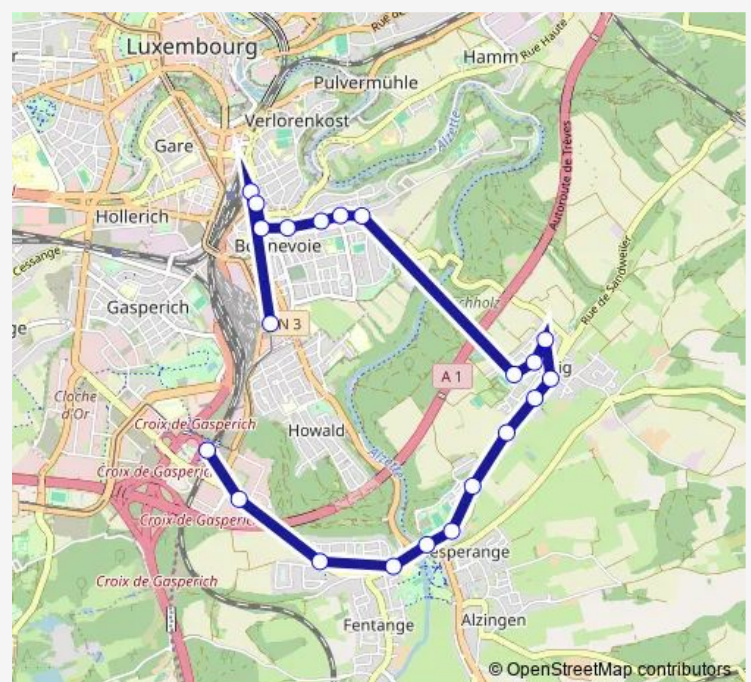

Direction

Howald, PE Howald quai 3 — LUX Bonnevoie, Lycée Bouneweg PE Quai 3

19 stops

[Open route schedule](#)

Howald, PE Howald quai 3

Howald, Op der Stierzel

Hesperange, Um Schlass

Hesperange, Sprëtzenhaus

LUX Bonnevoie, Anatole France

LUX Bonnevoie, Jean Jacoby

LUX Bonnevoie, Wisestrooss

LUX Bonnevoie, Léon Xiii

LUX Bonnevoie, Rotonde

LUX Gare, Rocade quai 4

LUX Bonnevoie, Lycée Bouneweg PE Quai 3

Route schedule

Howald, PE Howald quai 3 — LUX Bonnevoie, Lycée Bouneweg PE Quai 3

Monday 05:30-23:30

Tuesday 05:30-23:30

Wednesday 05:30-23:30

Thursday 05:30-23:30

Friday 05:30-23:30

Saturday 05:30-23:30

Sunday 07:30-22:30

Route info

Direction: Howald, PE Howald quai 3

Stops: 19

Trip Duration: 0 hour 29 min

Direction

LUX Bonnevoie, Lycée Bouneweg PE Quai 3 — Howald, PE Howald quai 3

21 stops

[Open route schedule](#)