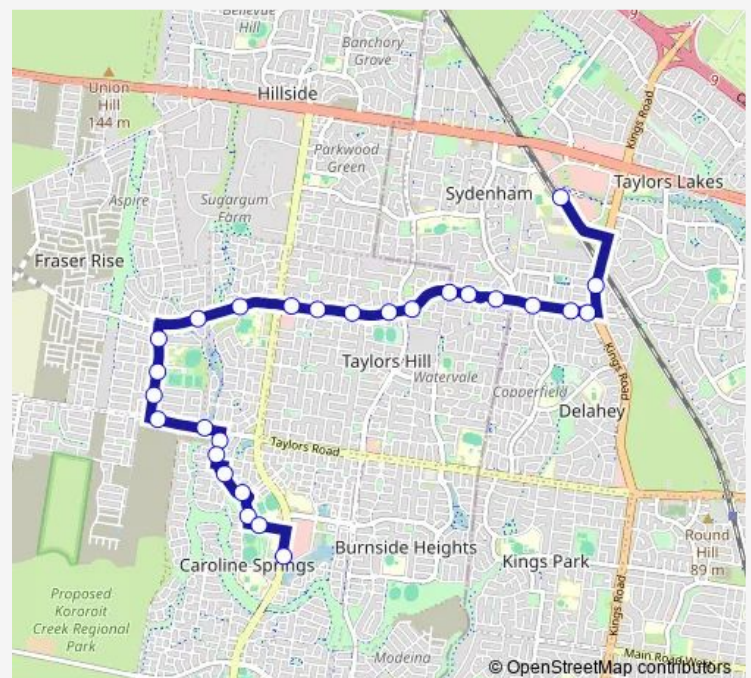

Monday 06:04-21:14

Tuesday 06:04-21:14

Wednesday 06:04-21:14

Thursday 06:04-21:14

Friday 06:04-21:14

Saturday 07:03-20:47

Sunday 07:03-21:12

Route info

Direction: Watergardens Station/Watergardens Circuit Rd (Taylors Lakes)

Stops: 27

Trip Duration: 0 hour 18 min

461 — Caroline Springs - Watergardens Station

Gardenia Way/Botanical Dr (Caroline Springs)

Dahlia Dr/Botanical Dr (Caroline Springs)

Direction

Caroline Springs Library/Caroline Springs Bvd (Caroline Springs) — Watergardens Station/Watergardens Circuit Rd (Taylors Lakes)

29 stops

[Open route schedule](#)

Caroline Springs Library/Caroline Springs Bvd (Caroline Springs)

Friday 05:41-20:42

Saturday 06:37-20:26

Sunday 06:37-20:34

Route info

Direction: Caroline Springs Library/Caroline Springs Bvd (Caroline Springs)

Stops: 29

Trip Duration: 0 hour 28 min

Copperfield Dr/Hume Dr (Delahey)