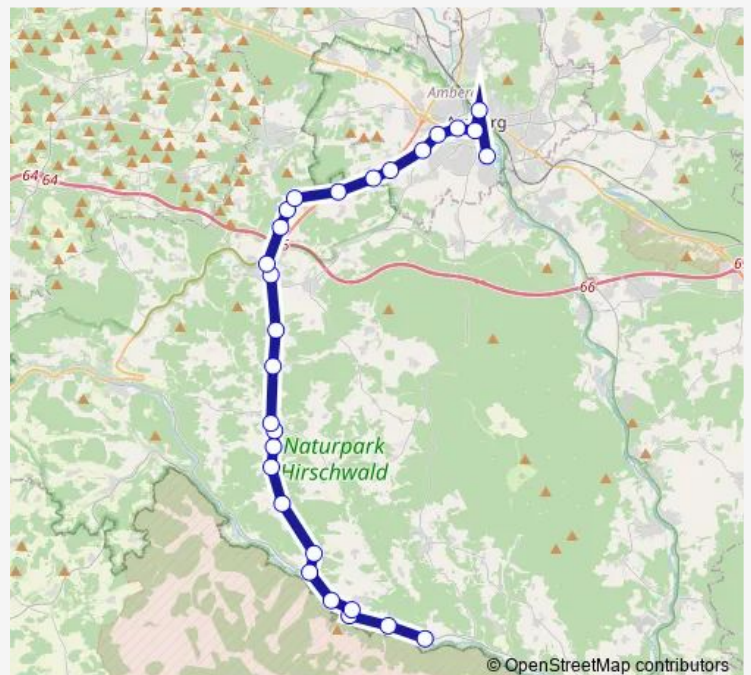

Amberg Kurfürstenbad

Amberg

Route schedule

Amberg Realschule — Amberg

Monday	13:05
Tuesday	13:05
Wednesday	13:05
Thursday	13:05
Friday	13:05
Saturday	—
Sunday	—

Route info

Direction: Amberg Realschule

Stops: 4

Trip Duration: 0 hour 10 min

■ 461

Direction

Amberg — Ursensollen Juraallee

4 stops

[Open route schedule](#)

Amberg

Amberg Maxplatz

Friday 07:10

Saturday —

Sunday —

Route info

Direction: Amberg

Stops: 4

Trip Duration: 0 hour 15 min

Direction