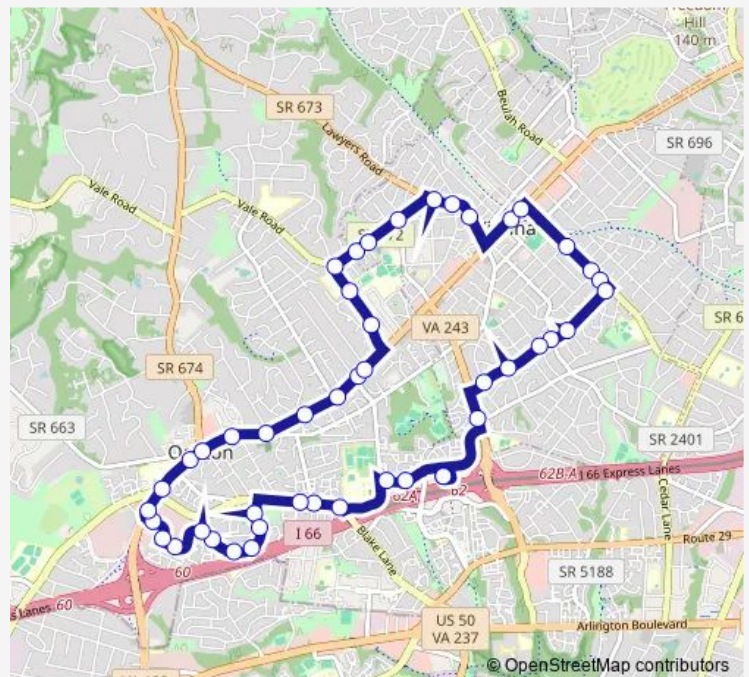

Bushman DR @ Summit Square Dr

Bushman @ Borge

Flag Pole LN @ Granite Creek L

White Granite DR @ Flag Pole L

White Granite DR @ Chain Bridg

Chain Bridge RD @ White Granit

Chain Bridge RD @ Preston Heig

Chain Bridge RD @ Miller Rd

Chain Bridge RD @ Oakton Meado

Chain Bridge RD @ Hibbard St

Chain Bridge RD @ Courthouse R

Route schedule

Vienna Metro North BAY A — Vienna Metro North BAY A

Monday 13:20-19:20

Tuesday 13:20-19:20

Wednesday 13:20-19:20

Thursday 13:20-19:20

Friday 13:20-19:20

Saturday —

Sunday —

Route info

Direction: Vienna Metro North BAY A

Stops: 47

Trip Duration: 0 hour 35 min

## Route info

Direction: Vienna Metro North BAY A

Stops: 42

Trip Duration: 0 hour 34 min

Chain Bridge @ Palmer

Chain Bridge @ Miller Rd

Chain Bridge @ Jermantown

White Granite DR @ Chain Bridg