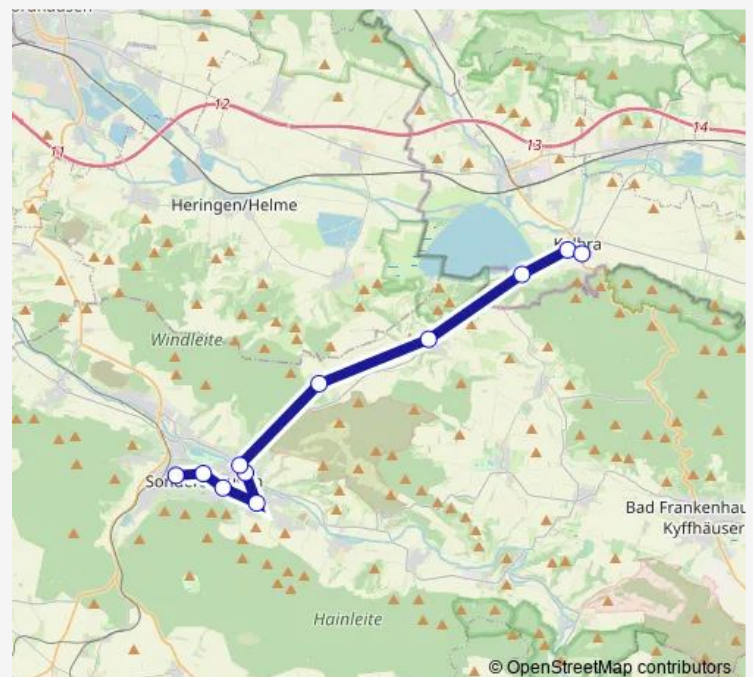

### Route schedule

Kelbra — Sondershausen, Zob

Monday 08:35-16:20

Tuesday 08:35-16:20

Wednesday 08:35-16:20

Thursday 08:35-16:20

Friday 08:35-16:20

Saturday —

### Route info

Direction: Kelbra

Stops: 8

Trip Duration: 0 hour 34 min

## Route schedule

Sondershausen, Talstraße — Kelbra

Monday 06:50-16:00

Tuesday 06:50-16:00

Wednesday 06:50-16:00

Thursday 06:50-16:00

Friday 06:50-16:00

Saturday —

## Route info

Direction: Sondershausen, Talstraße

Stops: 11

Trip Duration: 0 hour 46 min

**Direction**

Badra — Sondershausen, Talstraße

8 stops

[Open route schedule](#)